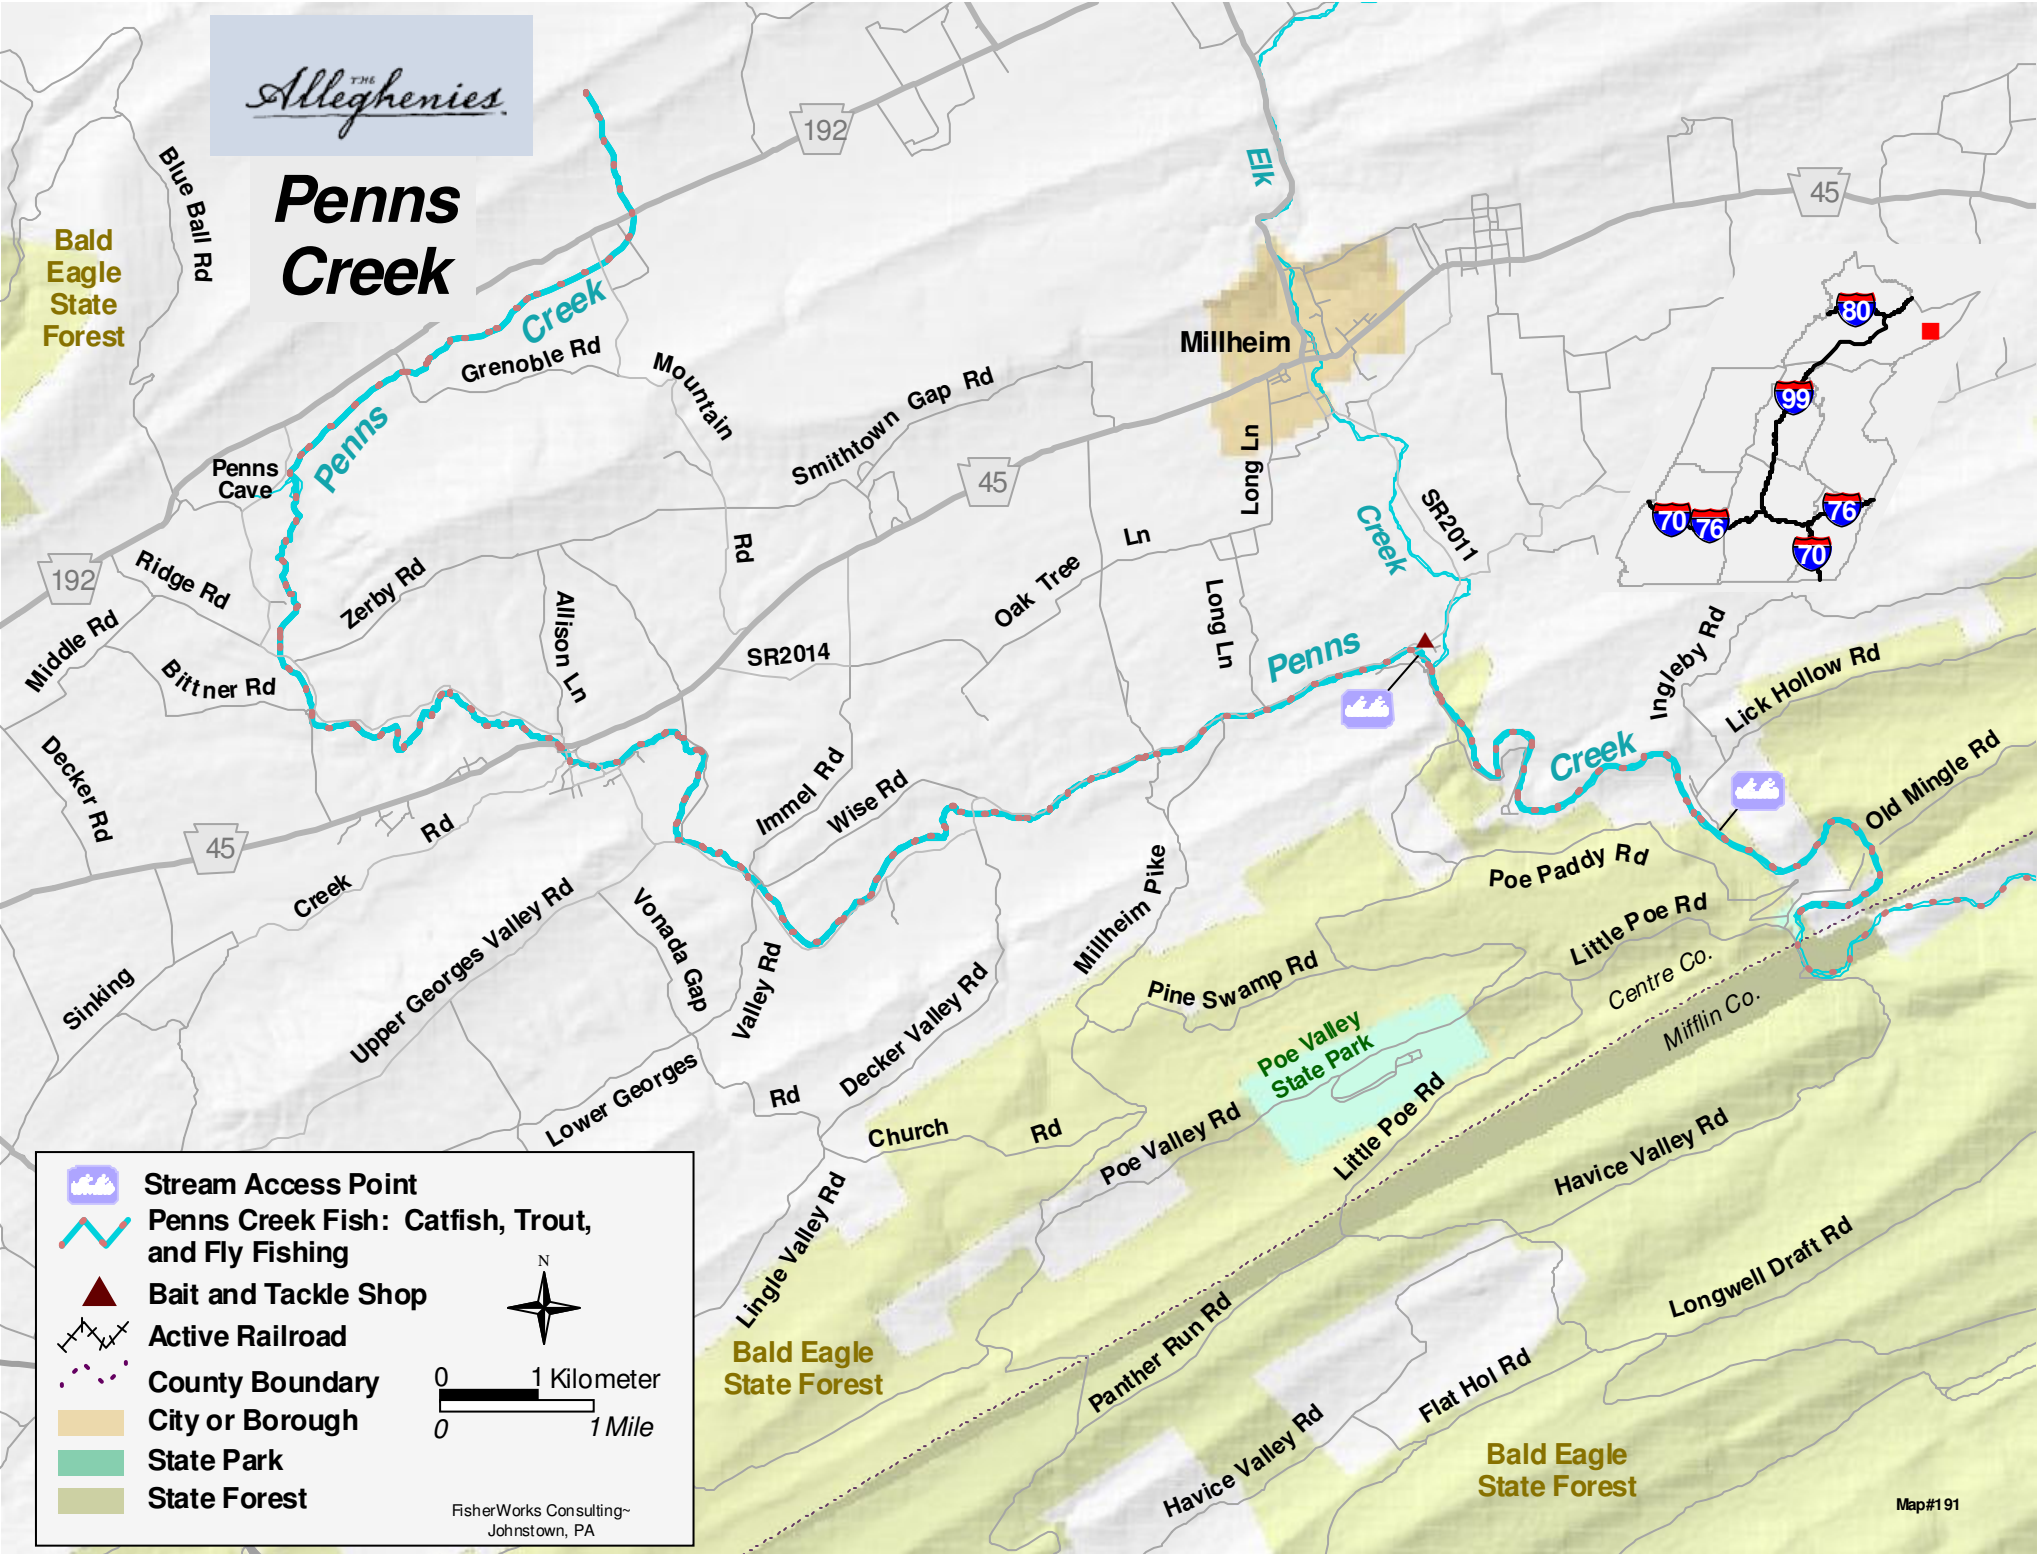

Penns Creek

-  Stream Access Point
-  Penns Creek Fish: Catfish, Trout, and Fly Fishing
-  Bait and Tackle Shop
-  Active Railroad
-  County Boundary
-  City or Borough
-  State Park
-  State Forest

0 1 Kilometer
0 1 Mile