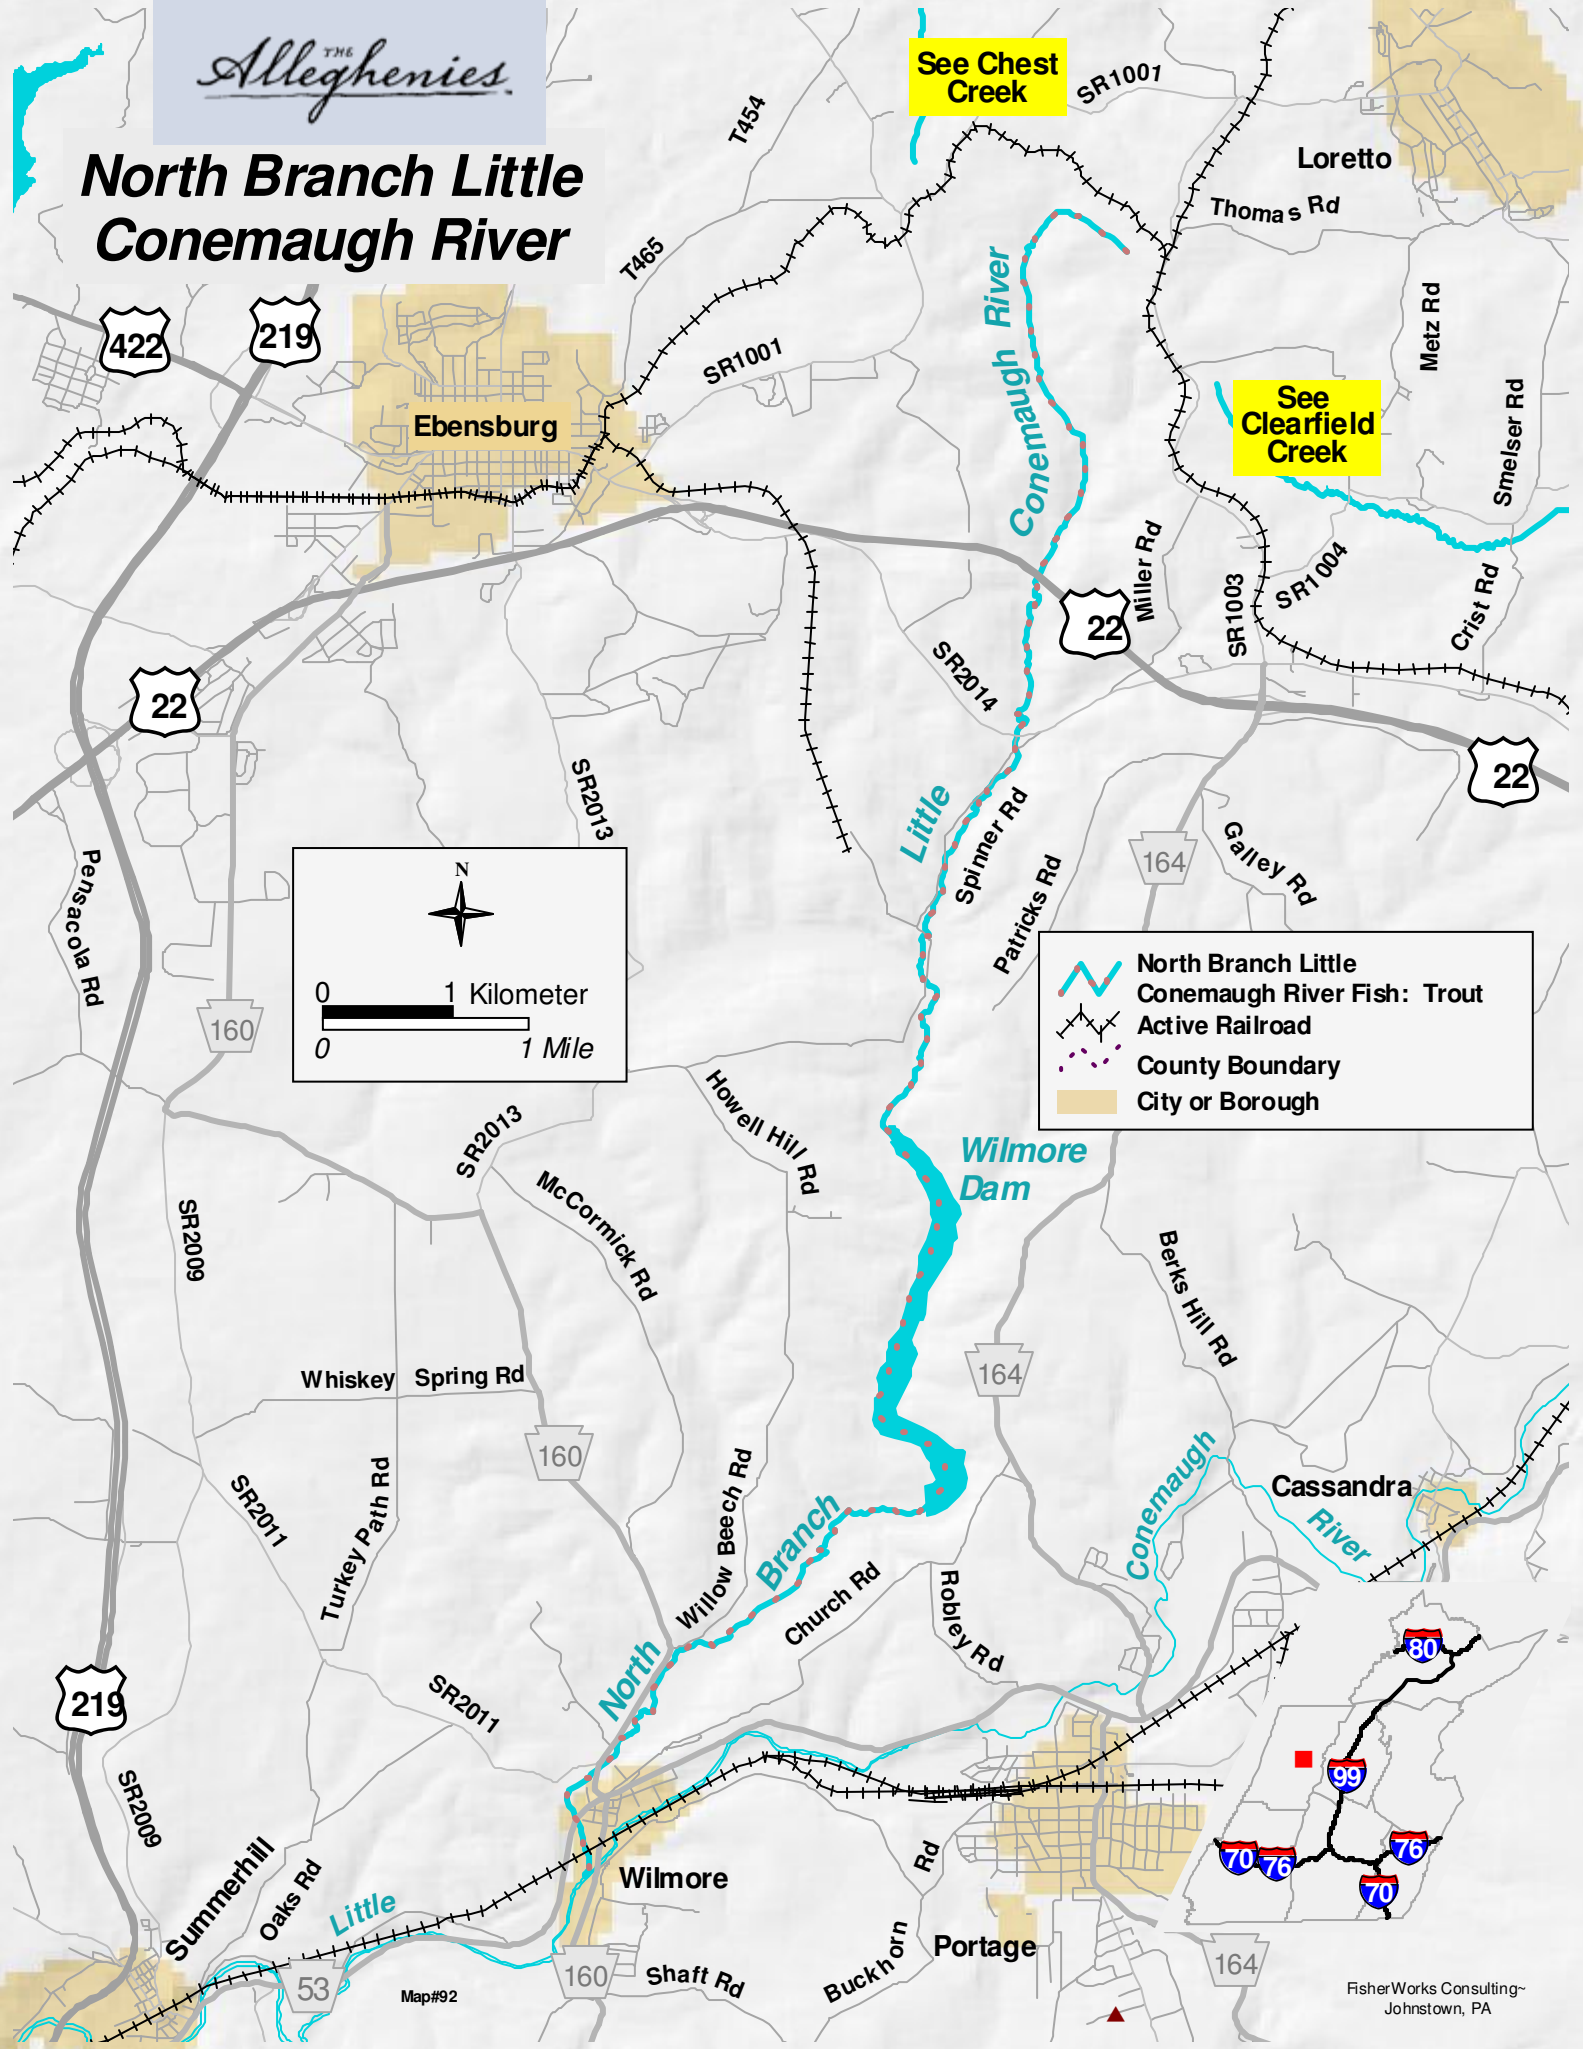

North Branch Little Conemaugh River

See Chest Creek

See Clearfield Creek

0 1 Kilometer
0 1 Mile

- North Branch Little Conemaugh River Fish: Trout
- Active Railroad
- County Boundary
- City or Borough