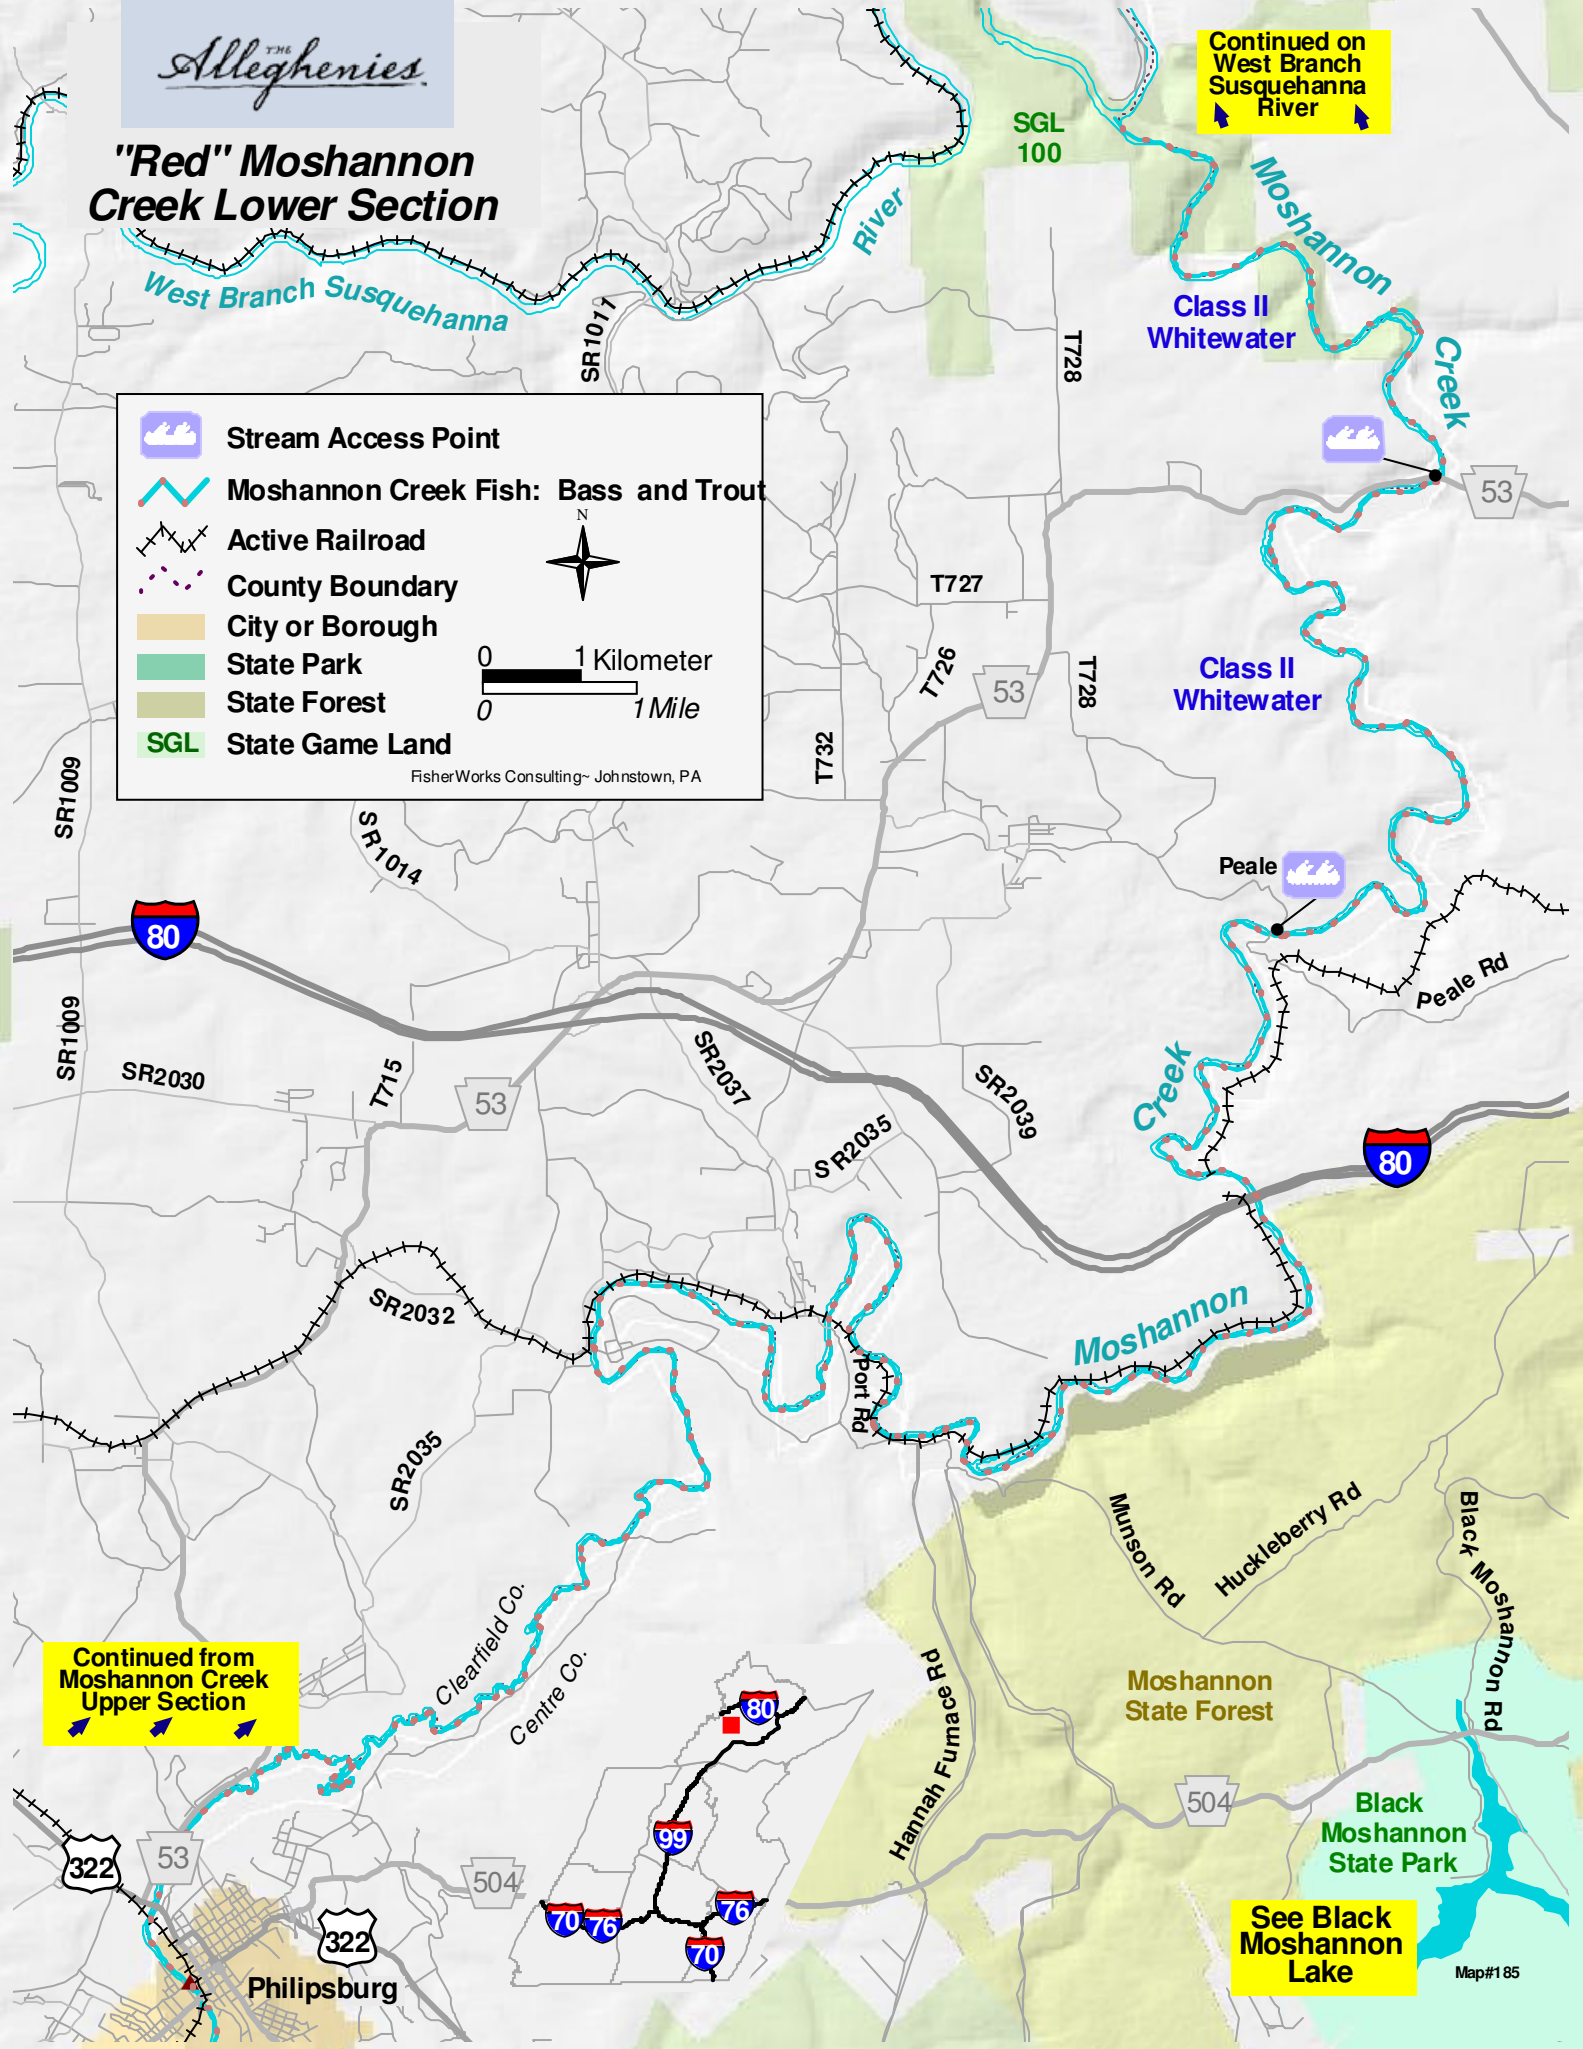

# "Red" Moshannon Creek Lower Section

Continued on West Branch Susquehanna River

- Stream Access Point
- Moshannon Creek Fish: Bass and Trout
- Active Railroad
- County Boundary
- City or Borough
- State Park
- State Forest
- SGL State Game Land

0 1 Kilometer  
0 1 Mile

FisherWorks Consulting- Johnstown, PA

Continued from Moshannon Creek Upper Section

See Black Moshannon Lake