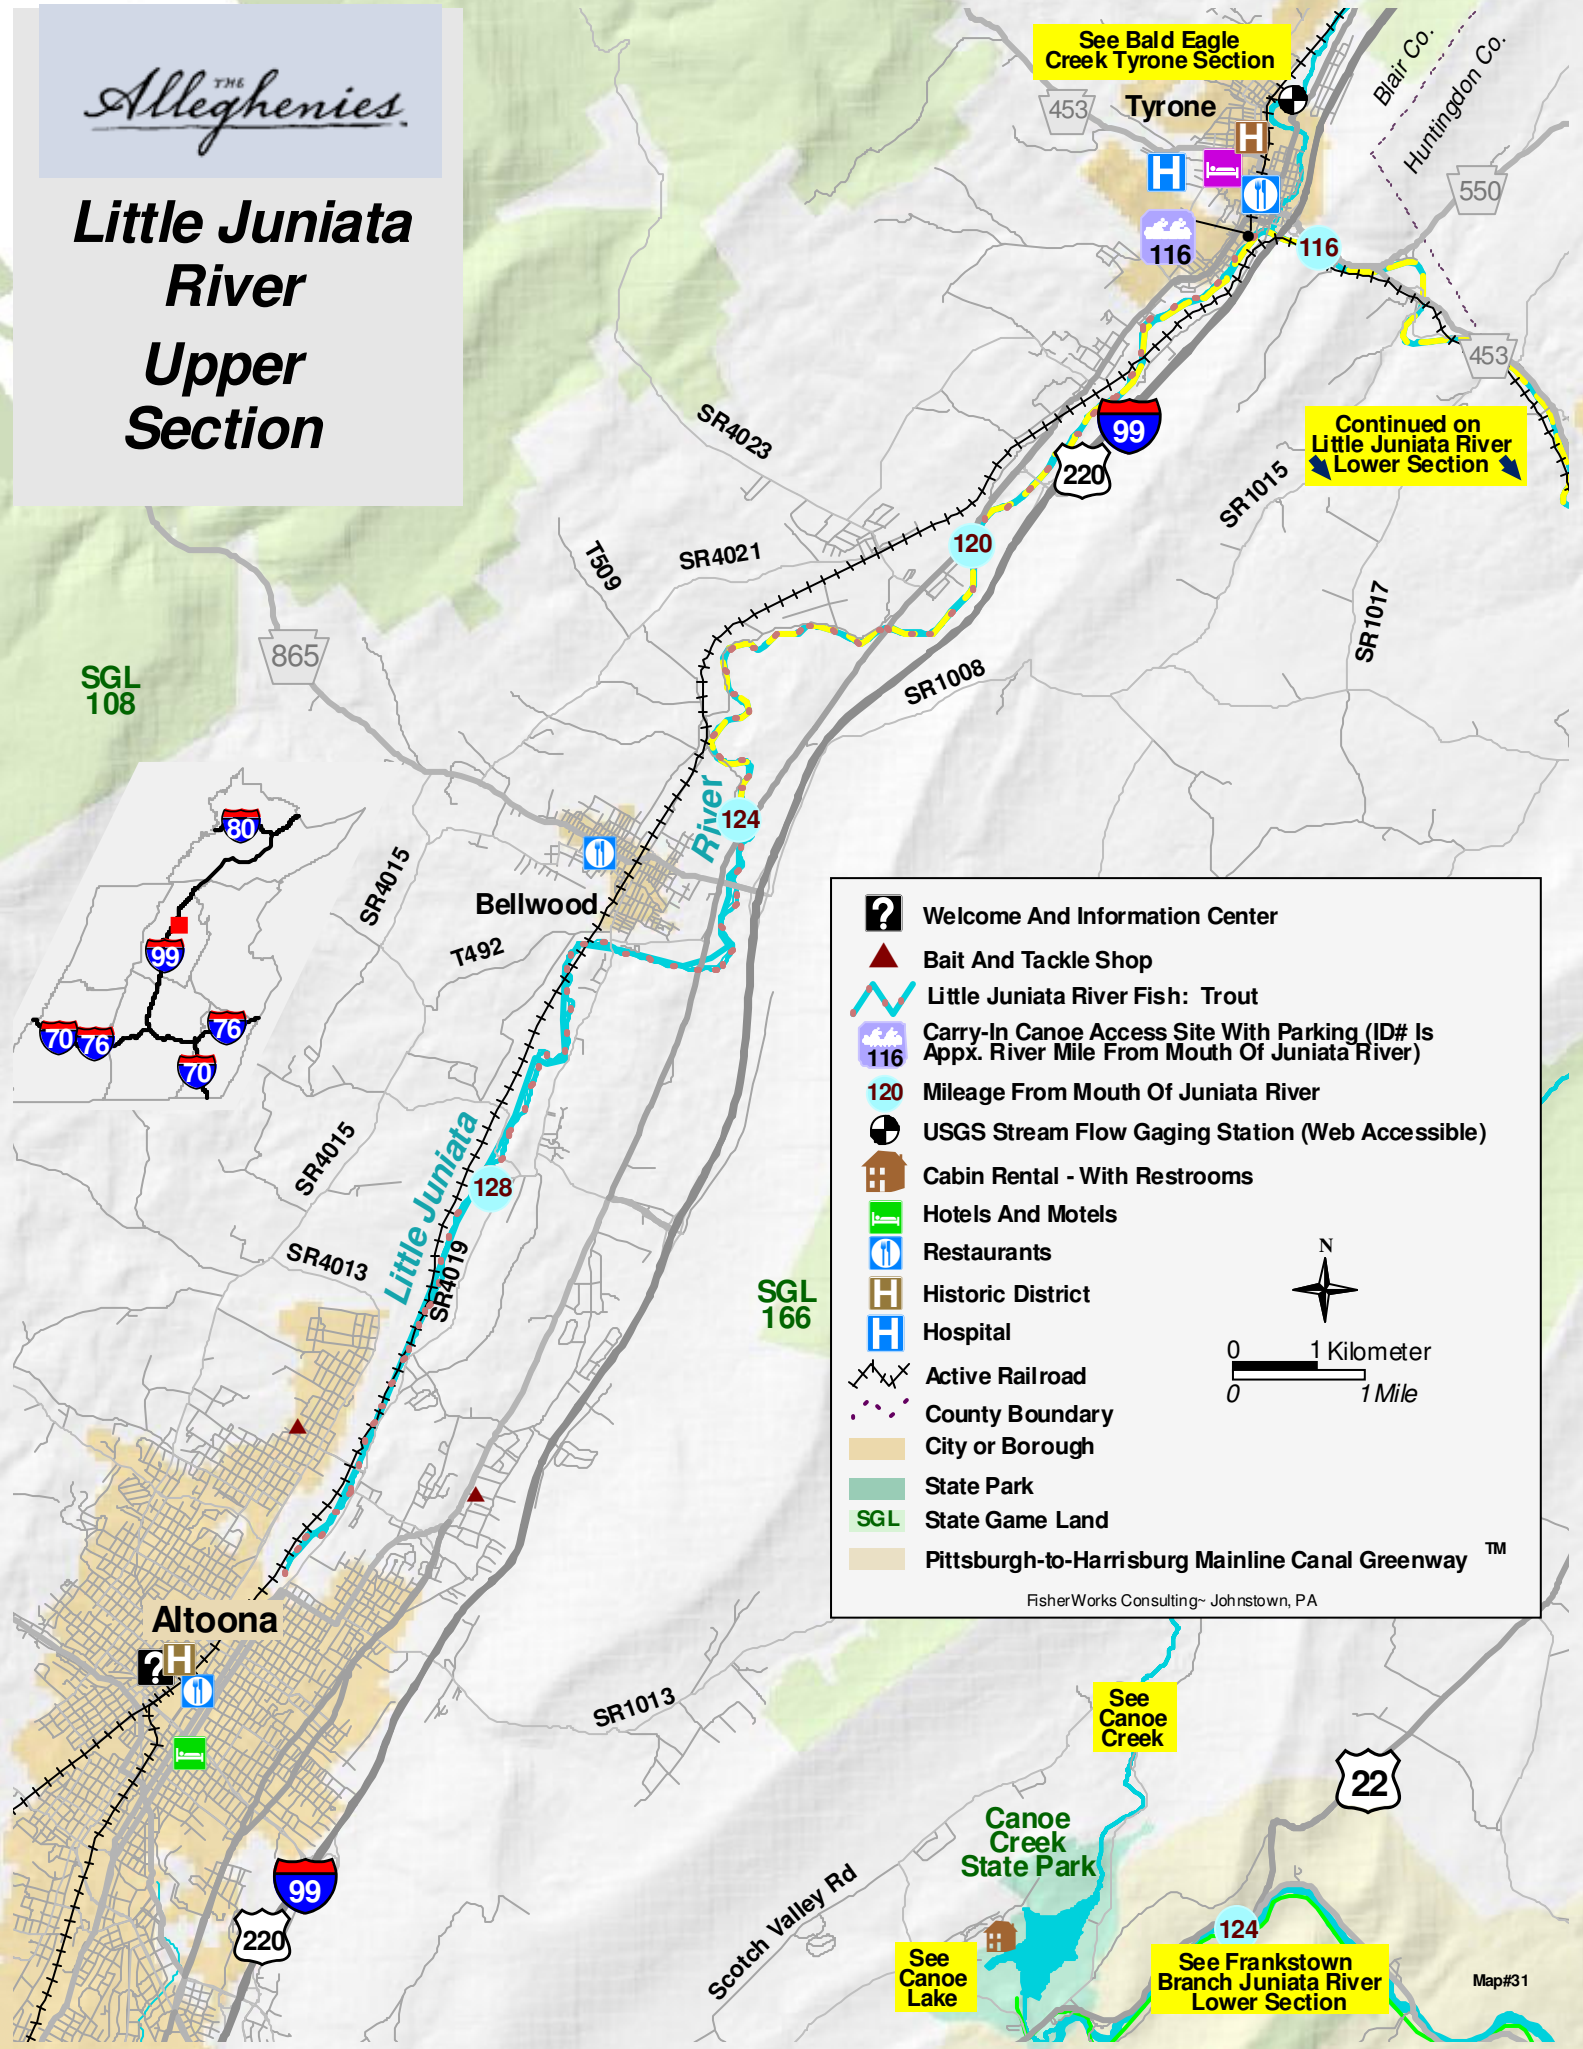

THE Alleghenies.

Little Juniata River Upper Section

	Welcome And Information Center
	Bait And Tackle Shop
	Little Juniata River Fish: Trout
	Carry-In Canoe Access Site With Parking (ID# Is Appx. River Mile From Mouth Of Juniata River)
	Mileage From Mouth Of Juniata River
	USGS Stream Flow Gaging Station (Web Accessible)
	Cabin Rental - With Restrooms
	Hotels And Motels
	Restaurants
	Historic District
	Hospital
	Active Railroad
	County Boundary
	City or Borough
	State Park
	State Game Land
	Pittsburgh-to-Harrisburg Mainline Canal Greenway TM