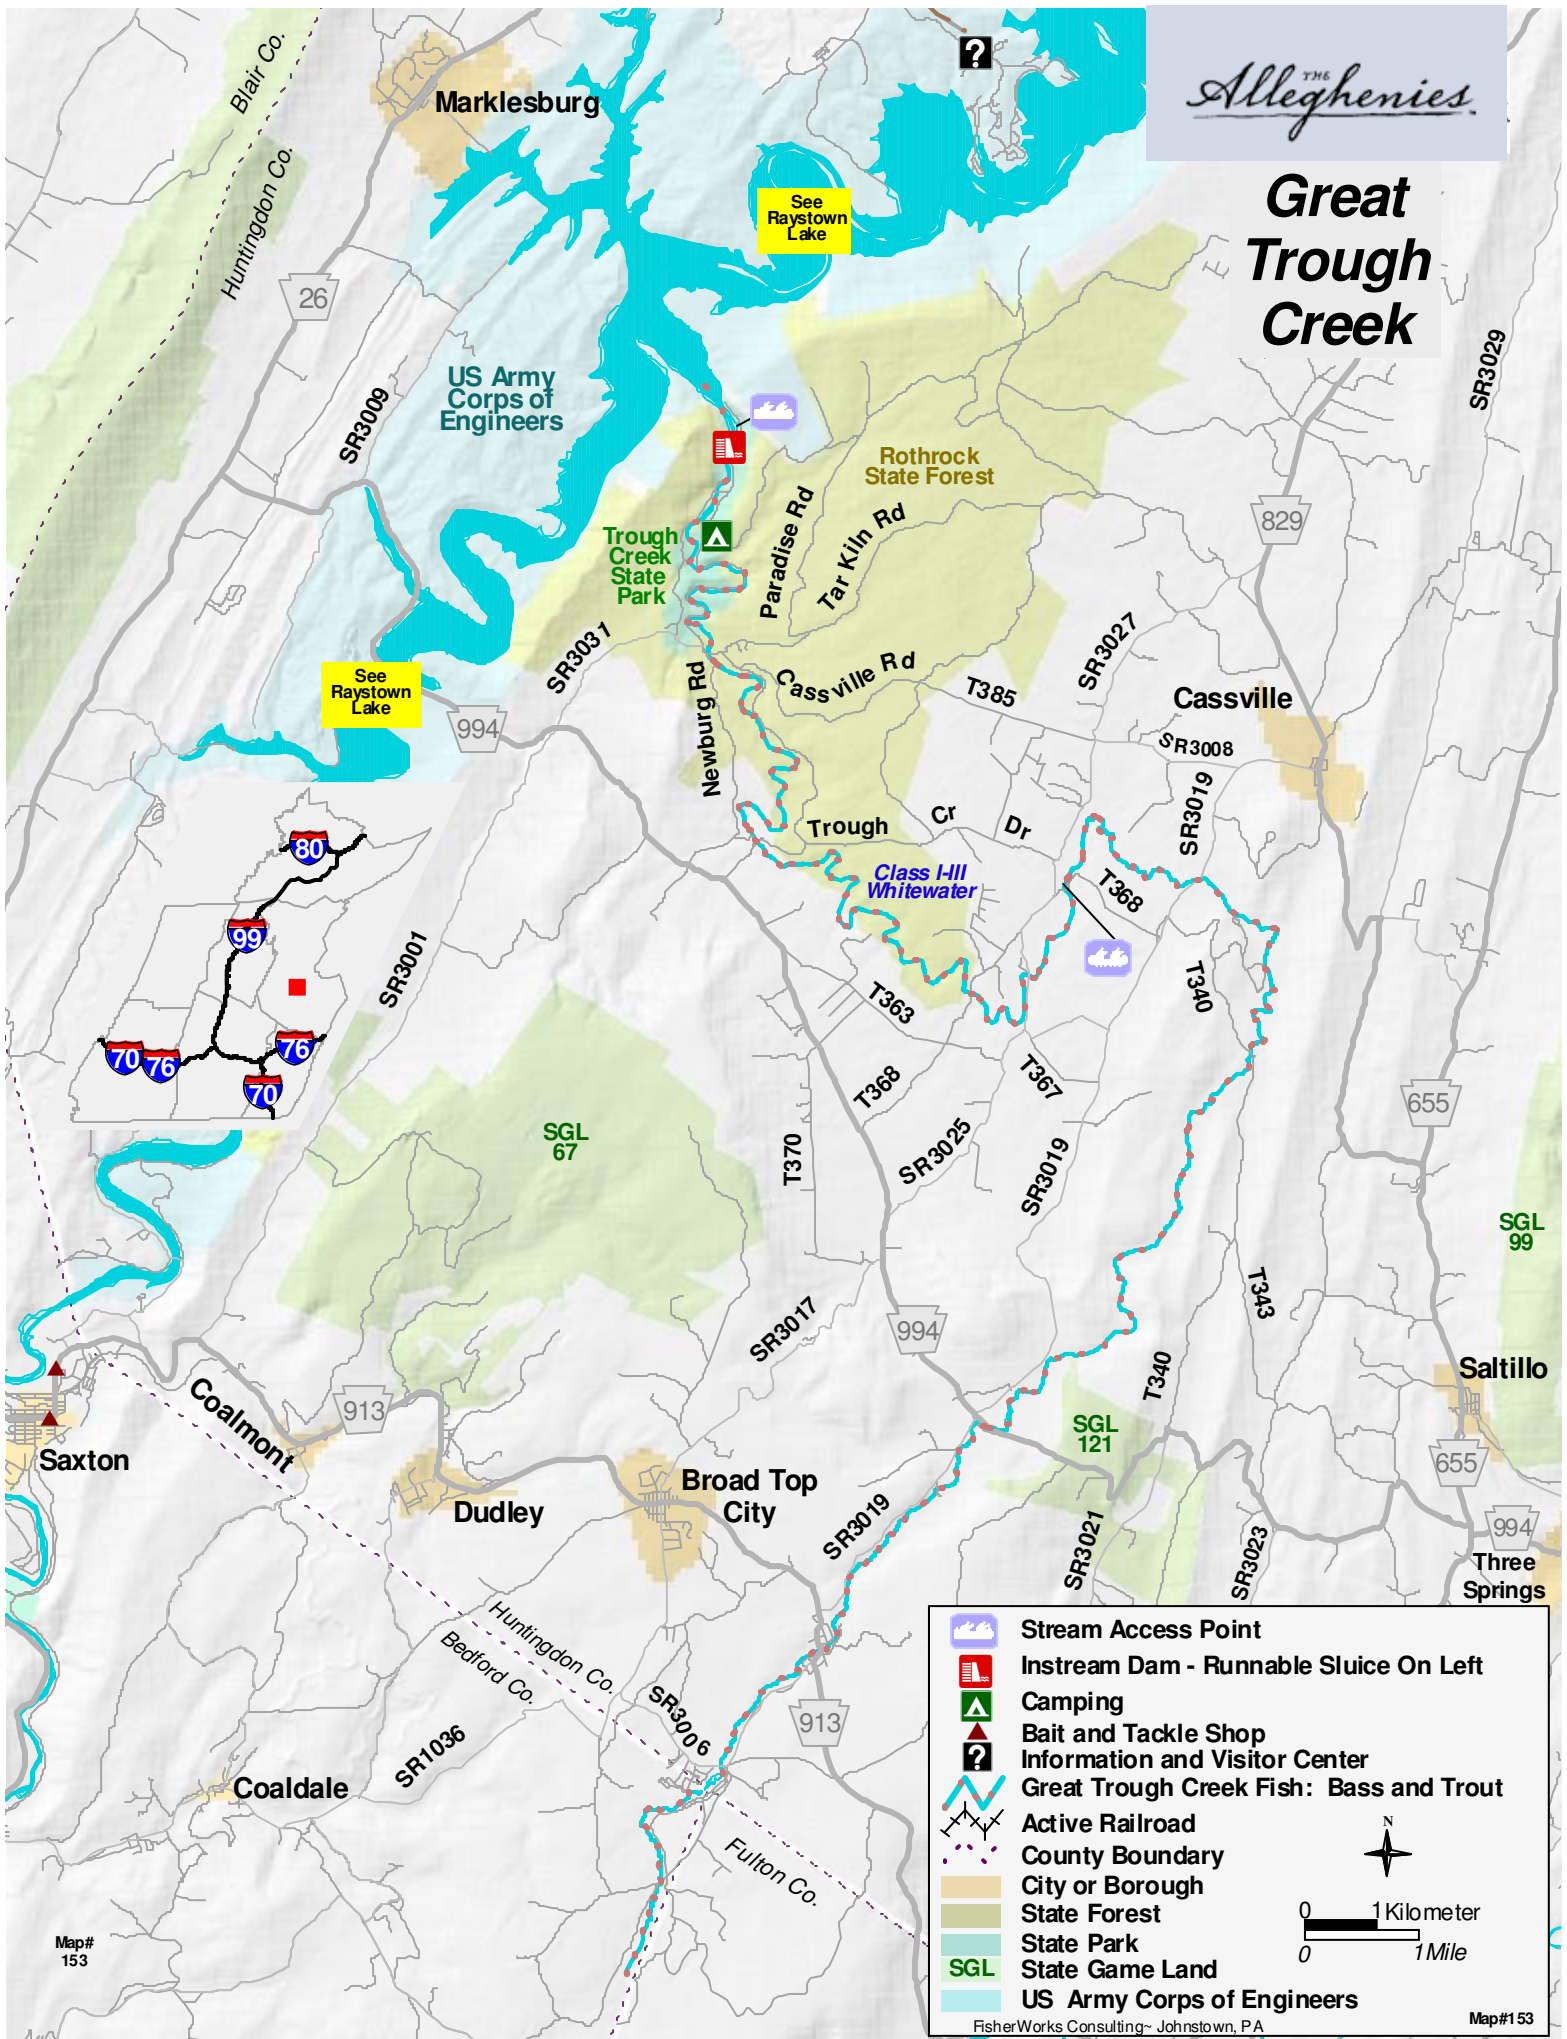

Great Trough Creek

See Raystown Lake

See Raystown Lake

- Stream Access Point
- Instream Dam - Runnable Sluice On Left
- Camping
- Bait and Tackle Shop
- Information and Visitor Center
- Great Trough Creek Fish: Bass and Trout
- Active Railroad
- County Boundary
- City or Borough
- State Forest
- State Park
- State Game Land
- US Army Corps of Engineers

0 1 Kilometer
0 1 Mile

Map#153