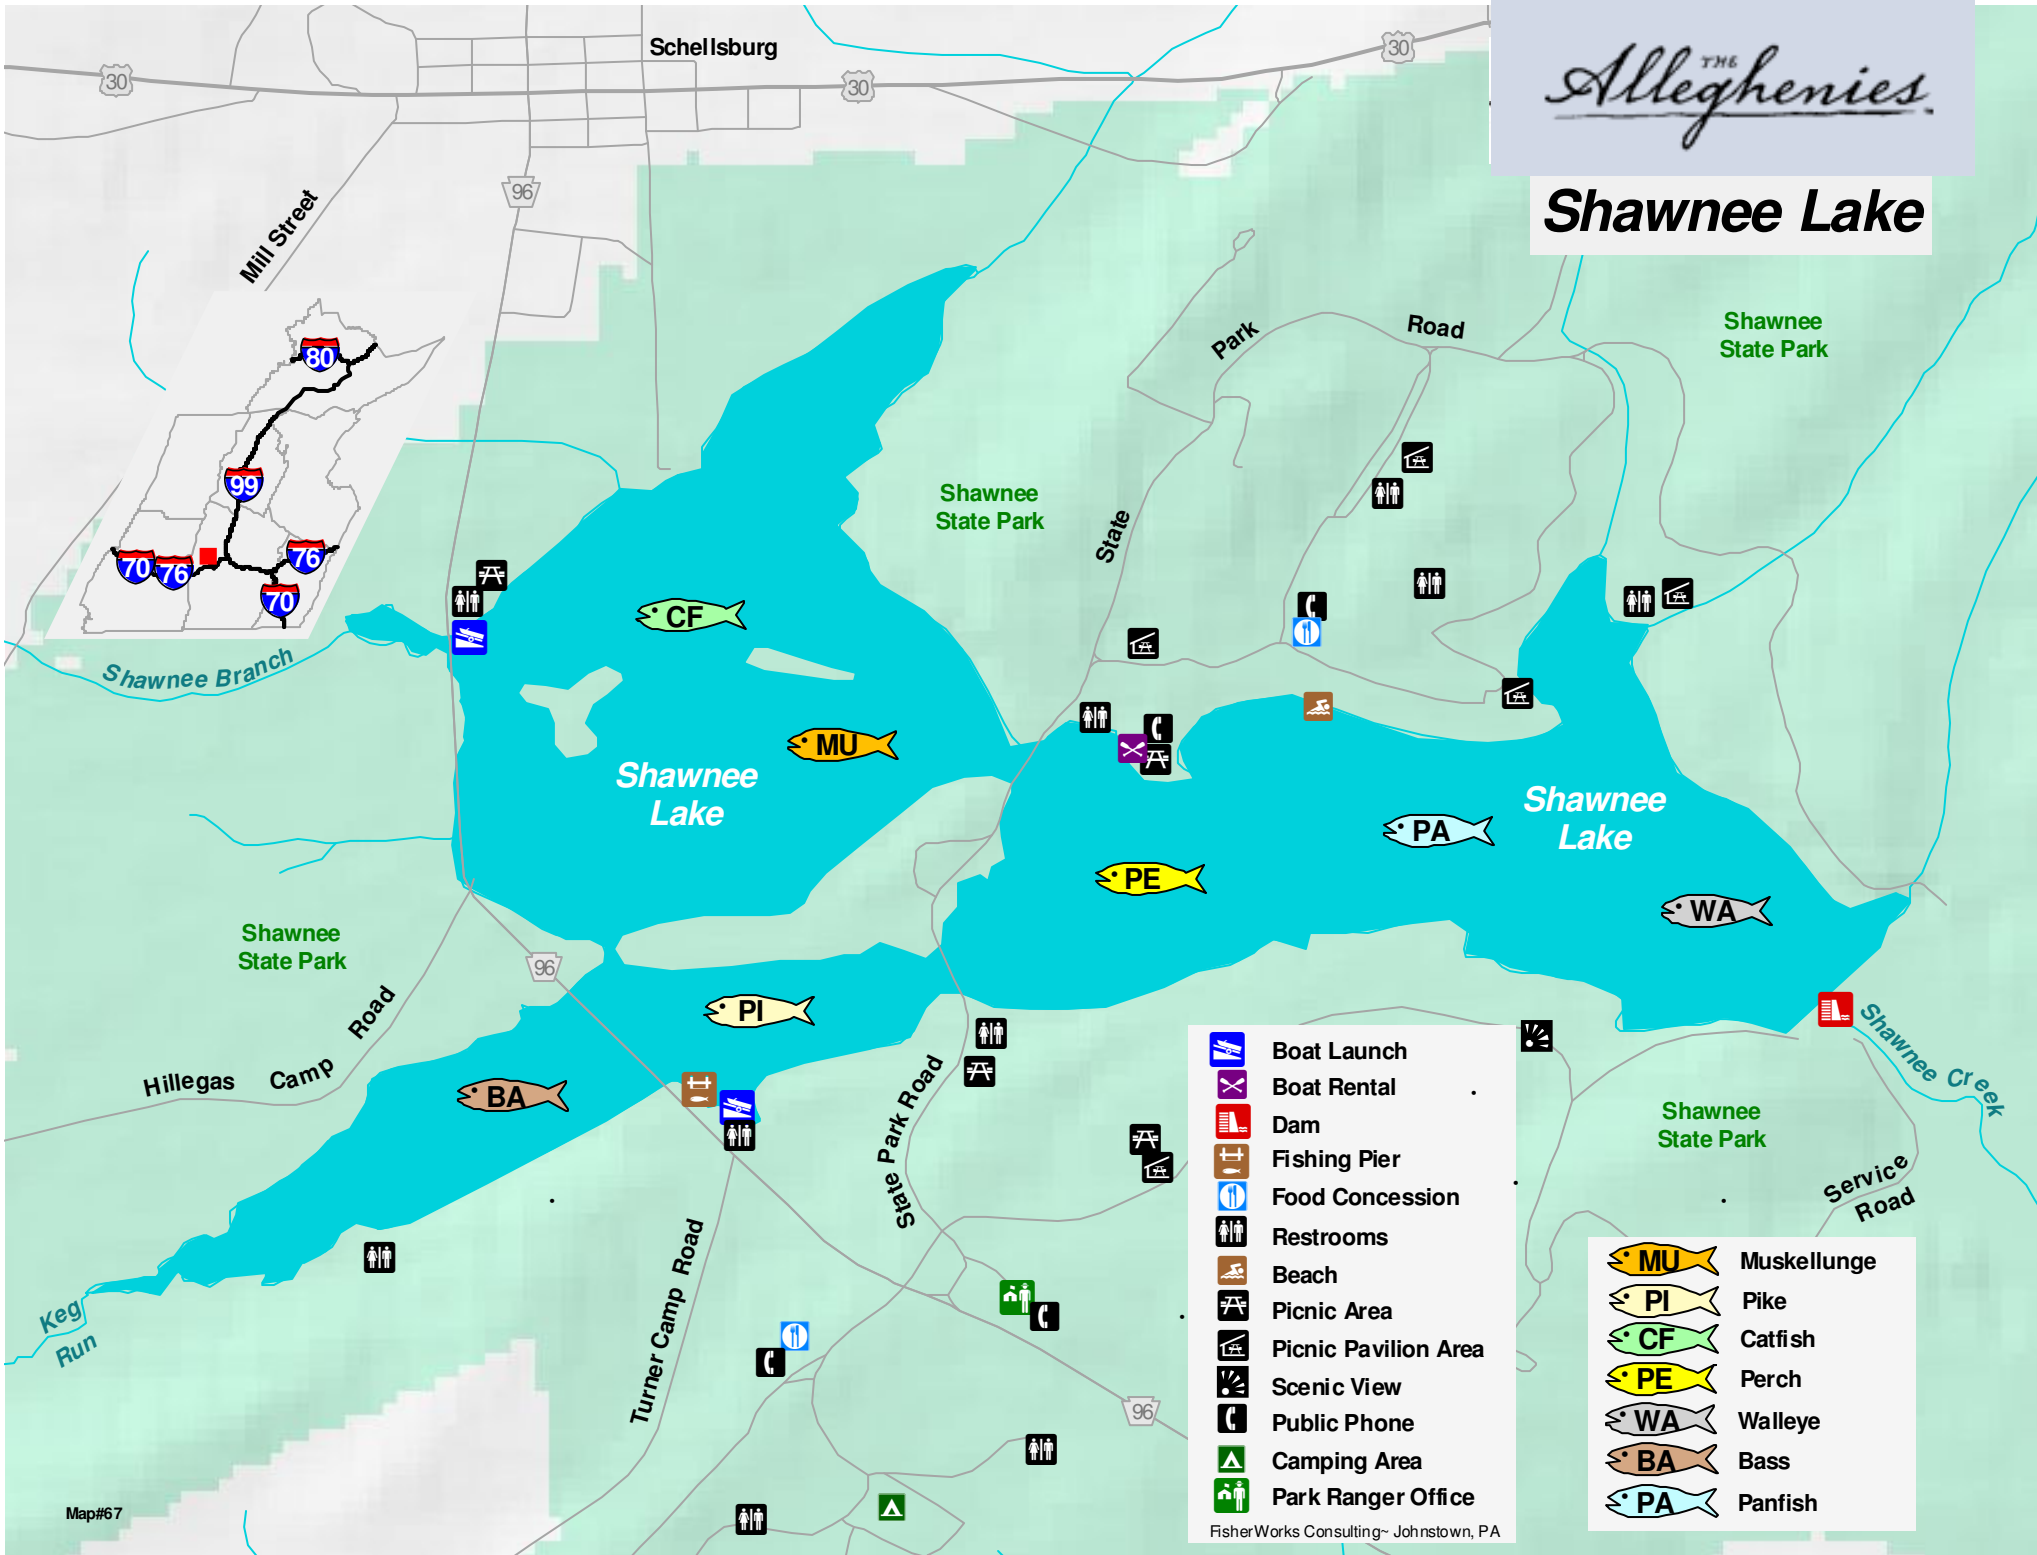

Shawnee Lake

- Boat Launch
- Boat Rental
- Dam
- Fishing Pier
- Food Concession
- Restrooms
- Beach
- Picnic Area
- Picnic Pavilion Area
- Scenic View
- Public Phone
- Camping Area
- Park Ranger Office

- MU Muskellunge
- PI Pike
- CF Catfish
- PE Perch
- WA Walleye
- BA Bass
- PA Panfish