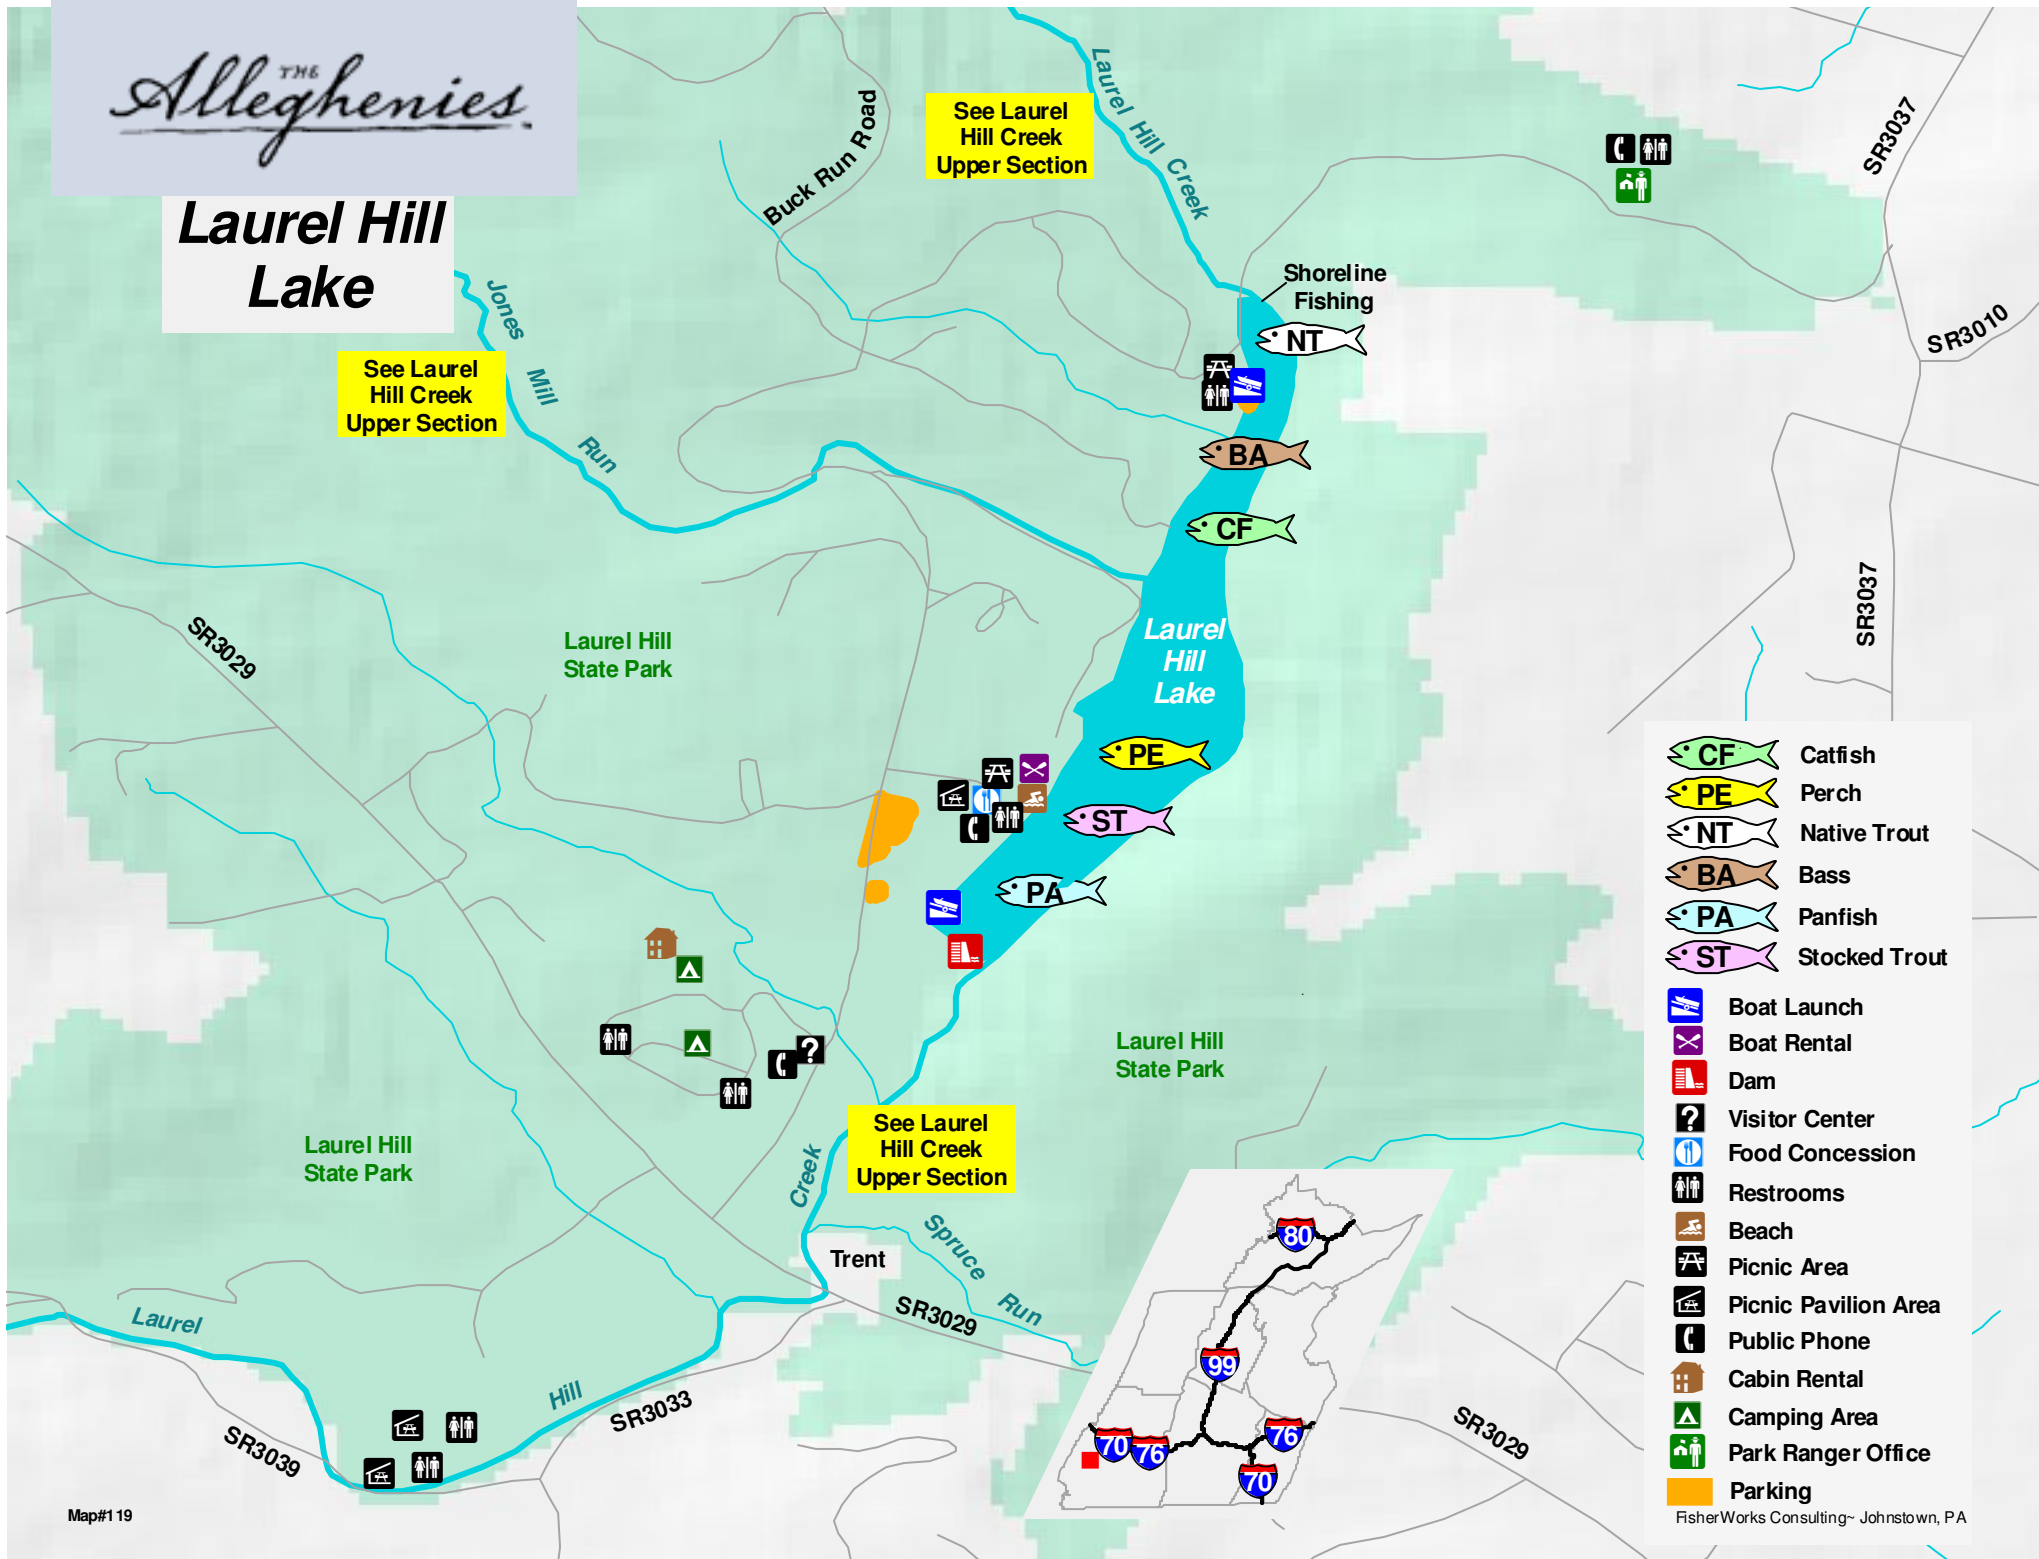

Laurel Hill Lake

See Laurel Hill Creek Upper Section

See Laurel Hill Creek Upper Section

See Laurel Hill Creek Upper Section

- Catfish
- Perch
- Native Trout
- Bass
- Panfish
- Stocked Trout
- Boat Launch
- Boat Rental
- Dam
- Visitor Center
- Food Concession
- Restrooms
- Beach
- Picnic Area
- Picnic Pavilion Area
- Public Phone
- Cabin Rental
- Camping Area
- Park Ranger Office
- Parking