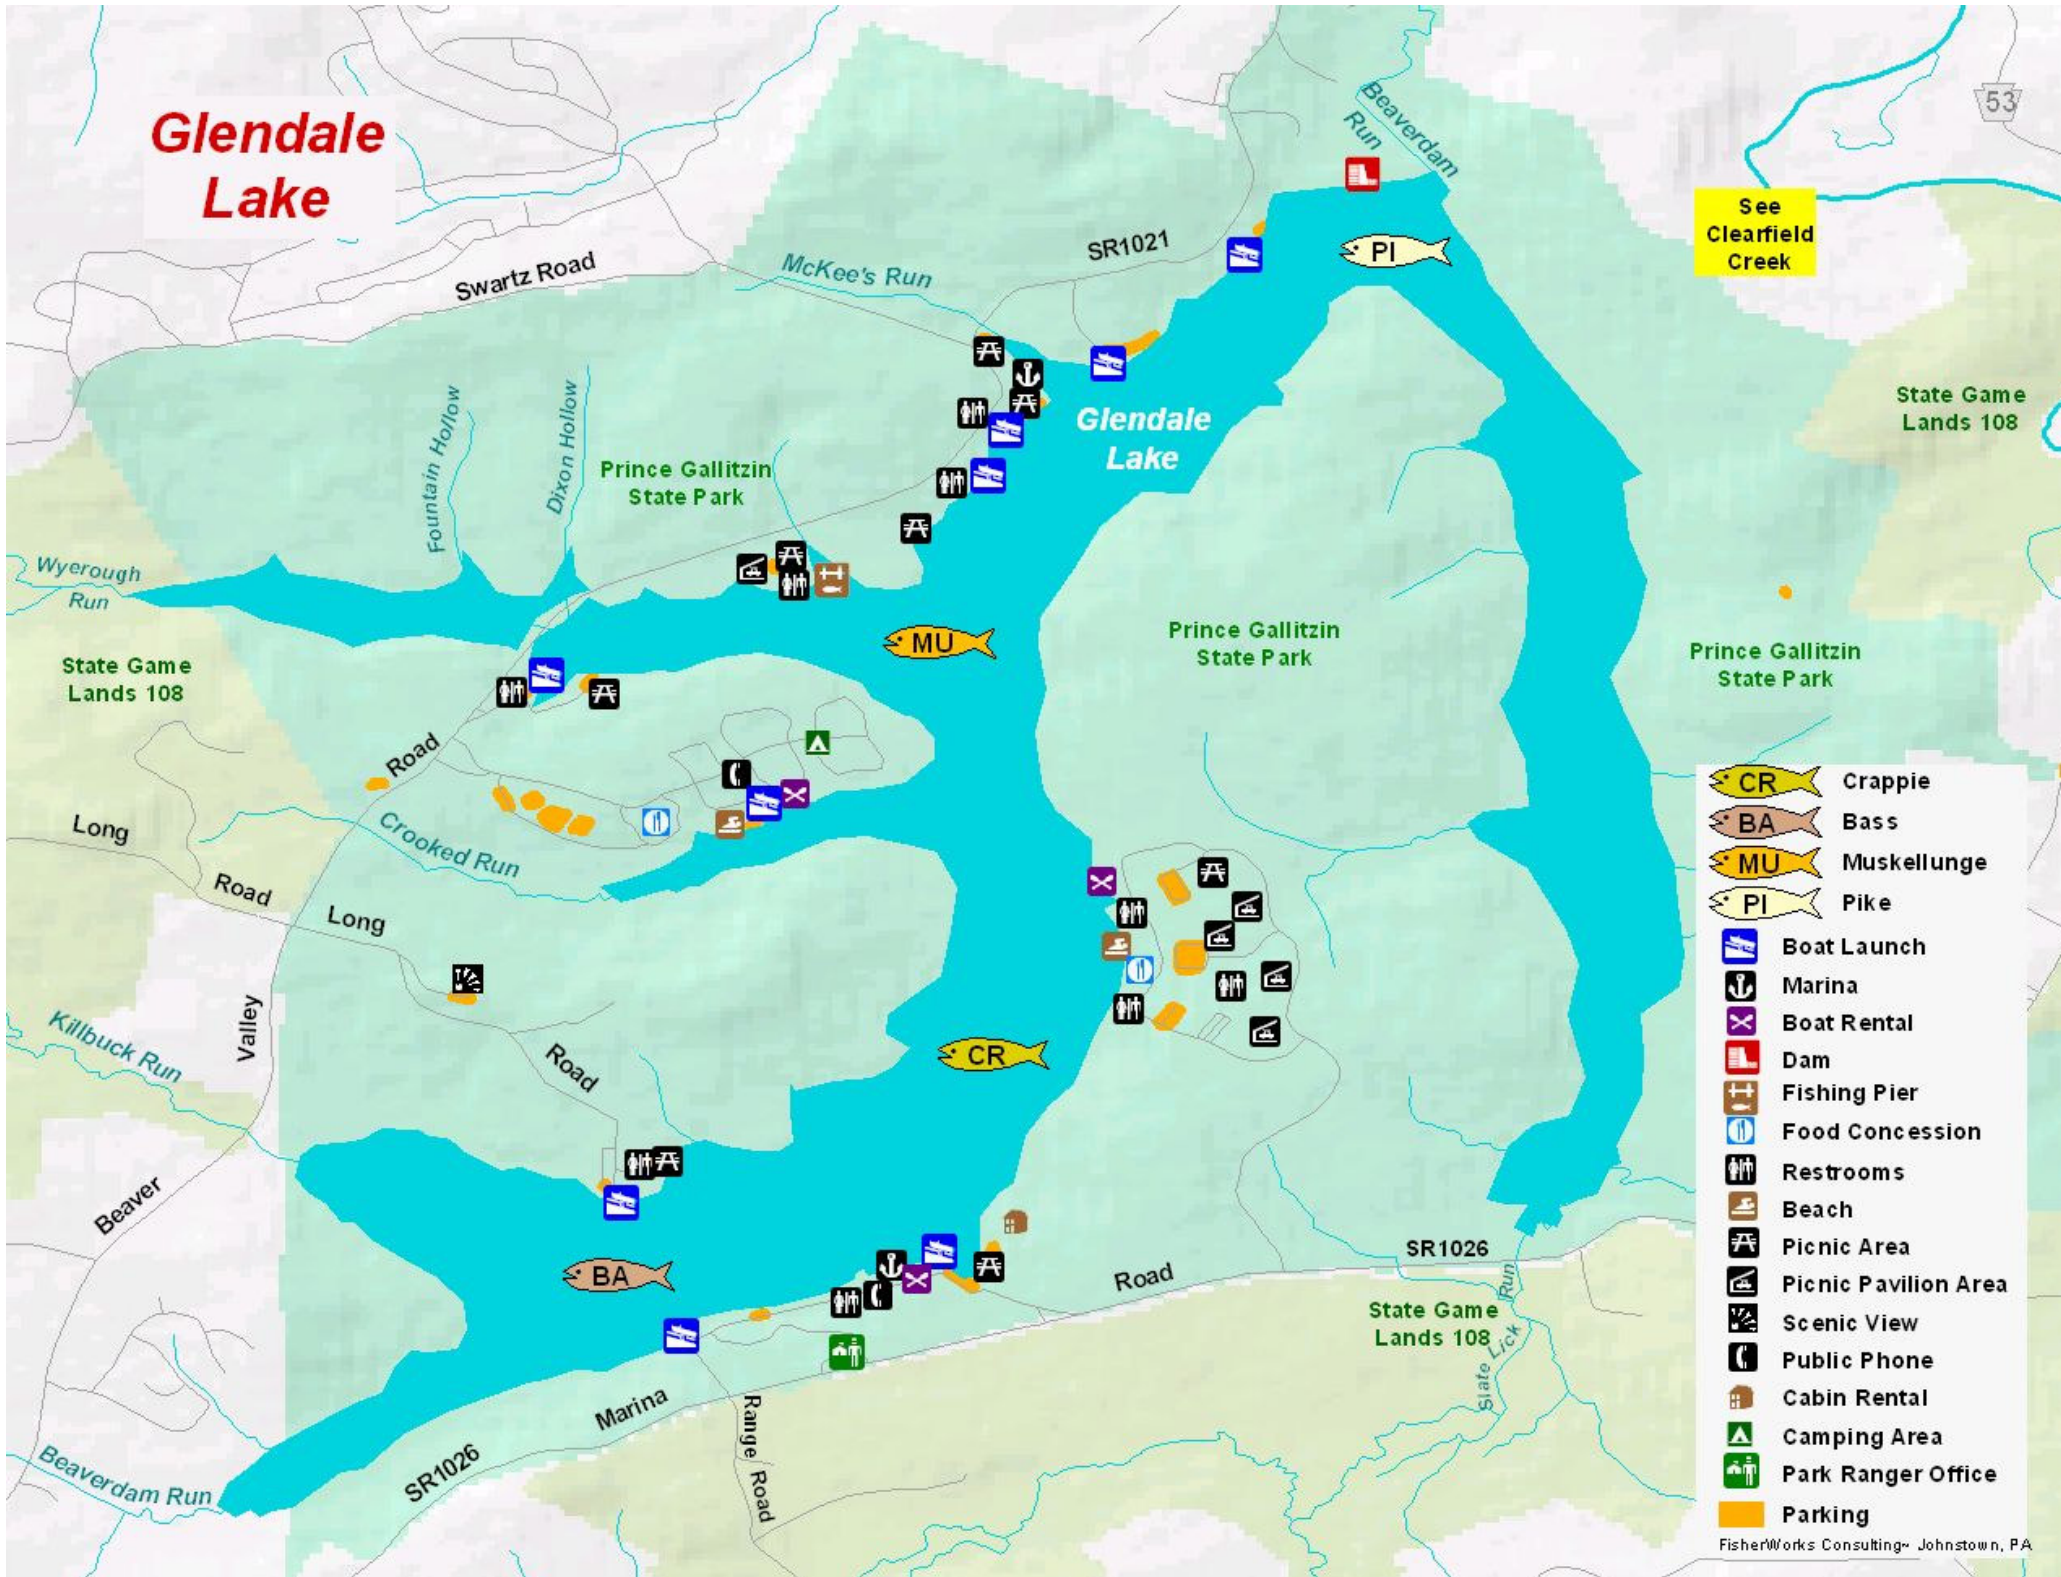

Glendale Lake

See Clearfield Creek

- CR Crappie
- BA Bass
- MU Muskellunge
- PI Pike
- Boat Launch
- Marina
- Boat Rental
- Dam
- Fishing Pier
- Food Concession
- Restrooms
- Beach
- Picnic Area
- Picnic Pavilion Area
- Scenic View
- Public Phone
- Cabin Rental
- Camping Area
- Park Ranger Office
- Parking