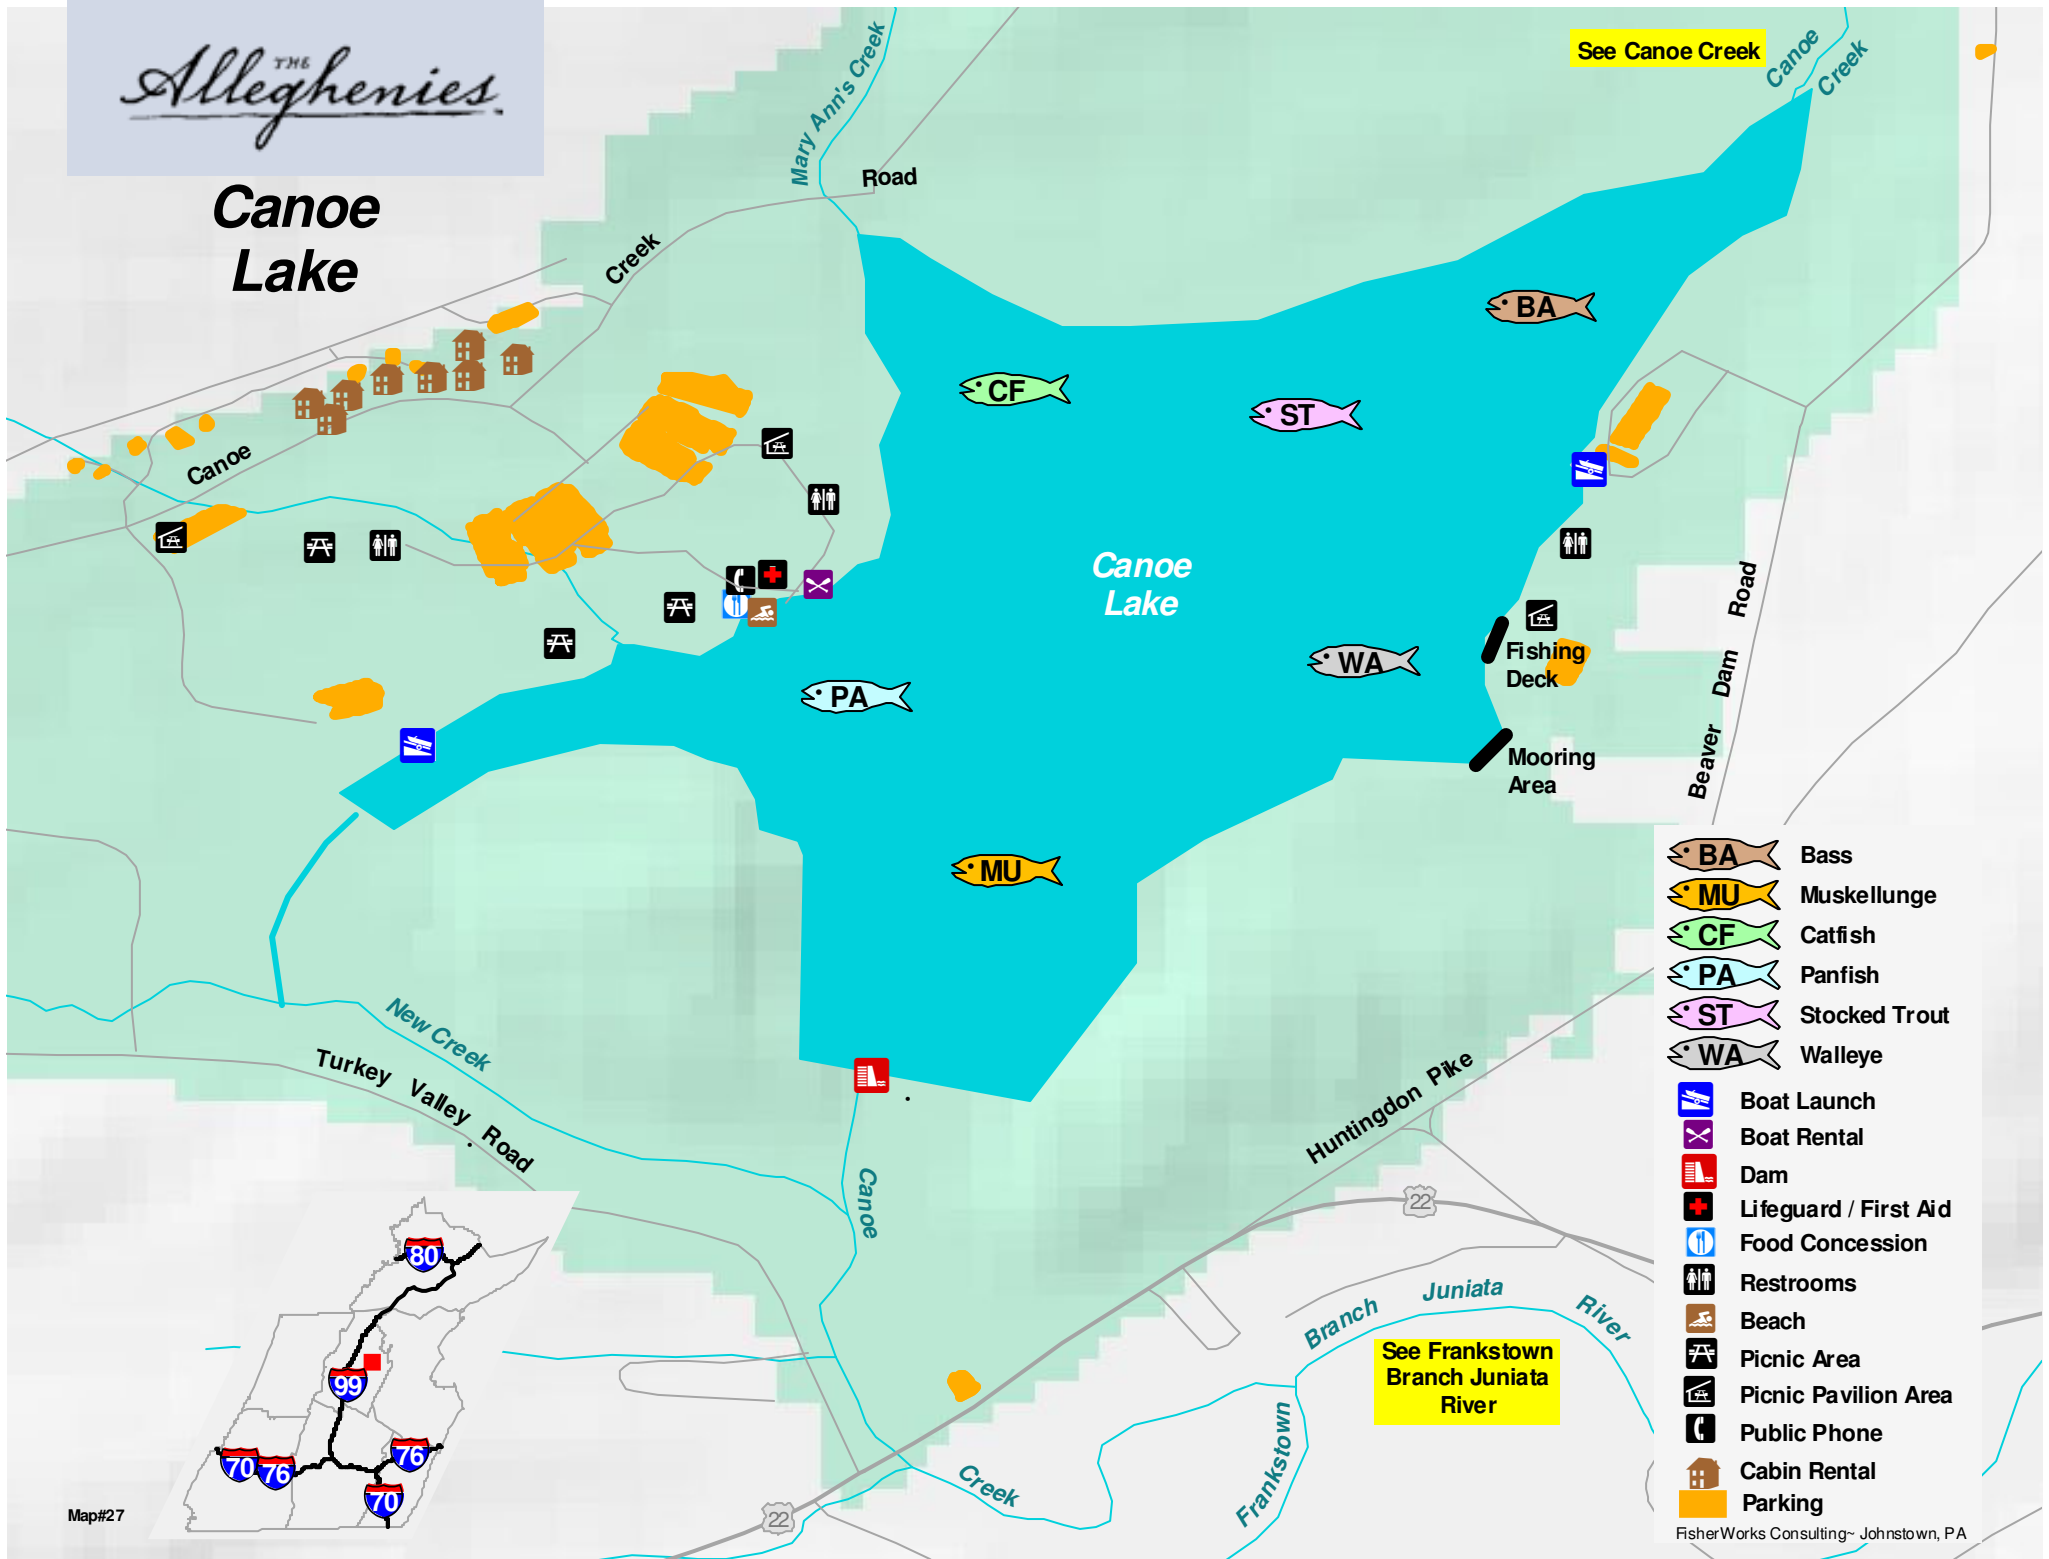

Canoe Lake

- BA Bass
- MU Muskellunge
- CF Catfish
- PA Panfish
- ST Stocked Trout
- WA Walleye

- Boat Launch
- Boat Rental
- Dam
- Lifeguard / First Aid
- Food Concession
- Restrooms
- Beach
- Picnic Area
- Picnic Pavilion Area
- Public Phone
- Cabin Rental
- Parking