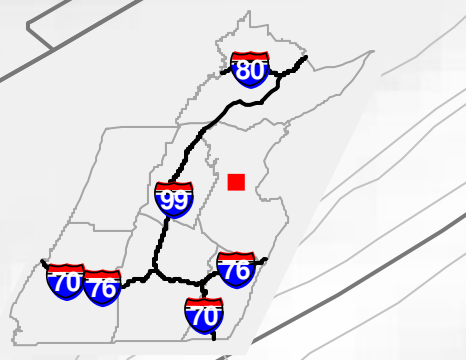

# Hike The Alleghenies

Juniata College  
Flag Pole Hill Trail System

- Parking For Featured Hikes
- Alternate Parking
- Flag Pole
- Peace Chapel
- Meditation Stone
- Gate
- Optional Spur
- Other Trails
- 100' Contours
- Paved Road

**Trail Difficulty Rating For Featured Hikes**

- Easy with little elevation gain
- Moderate terrain and some elevation change.

Huntingdon