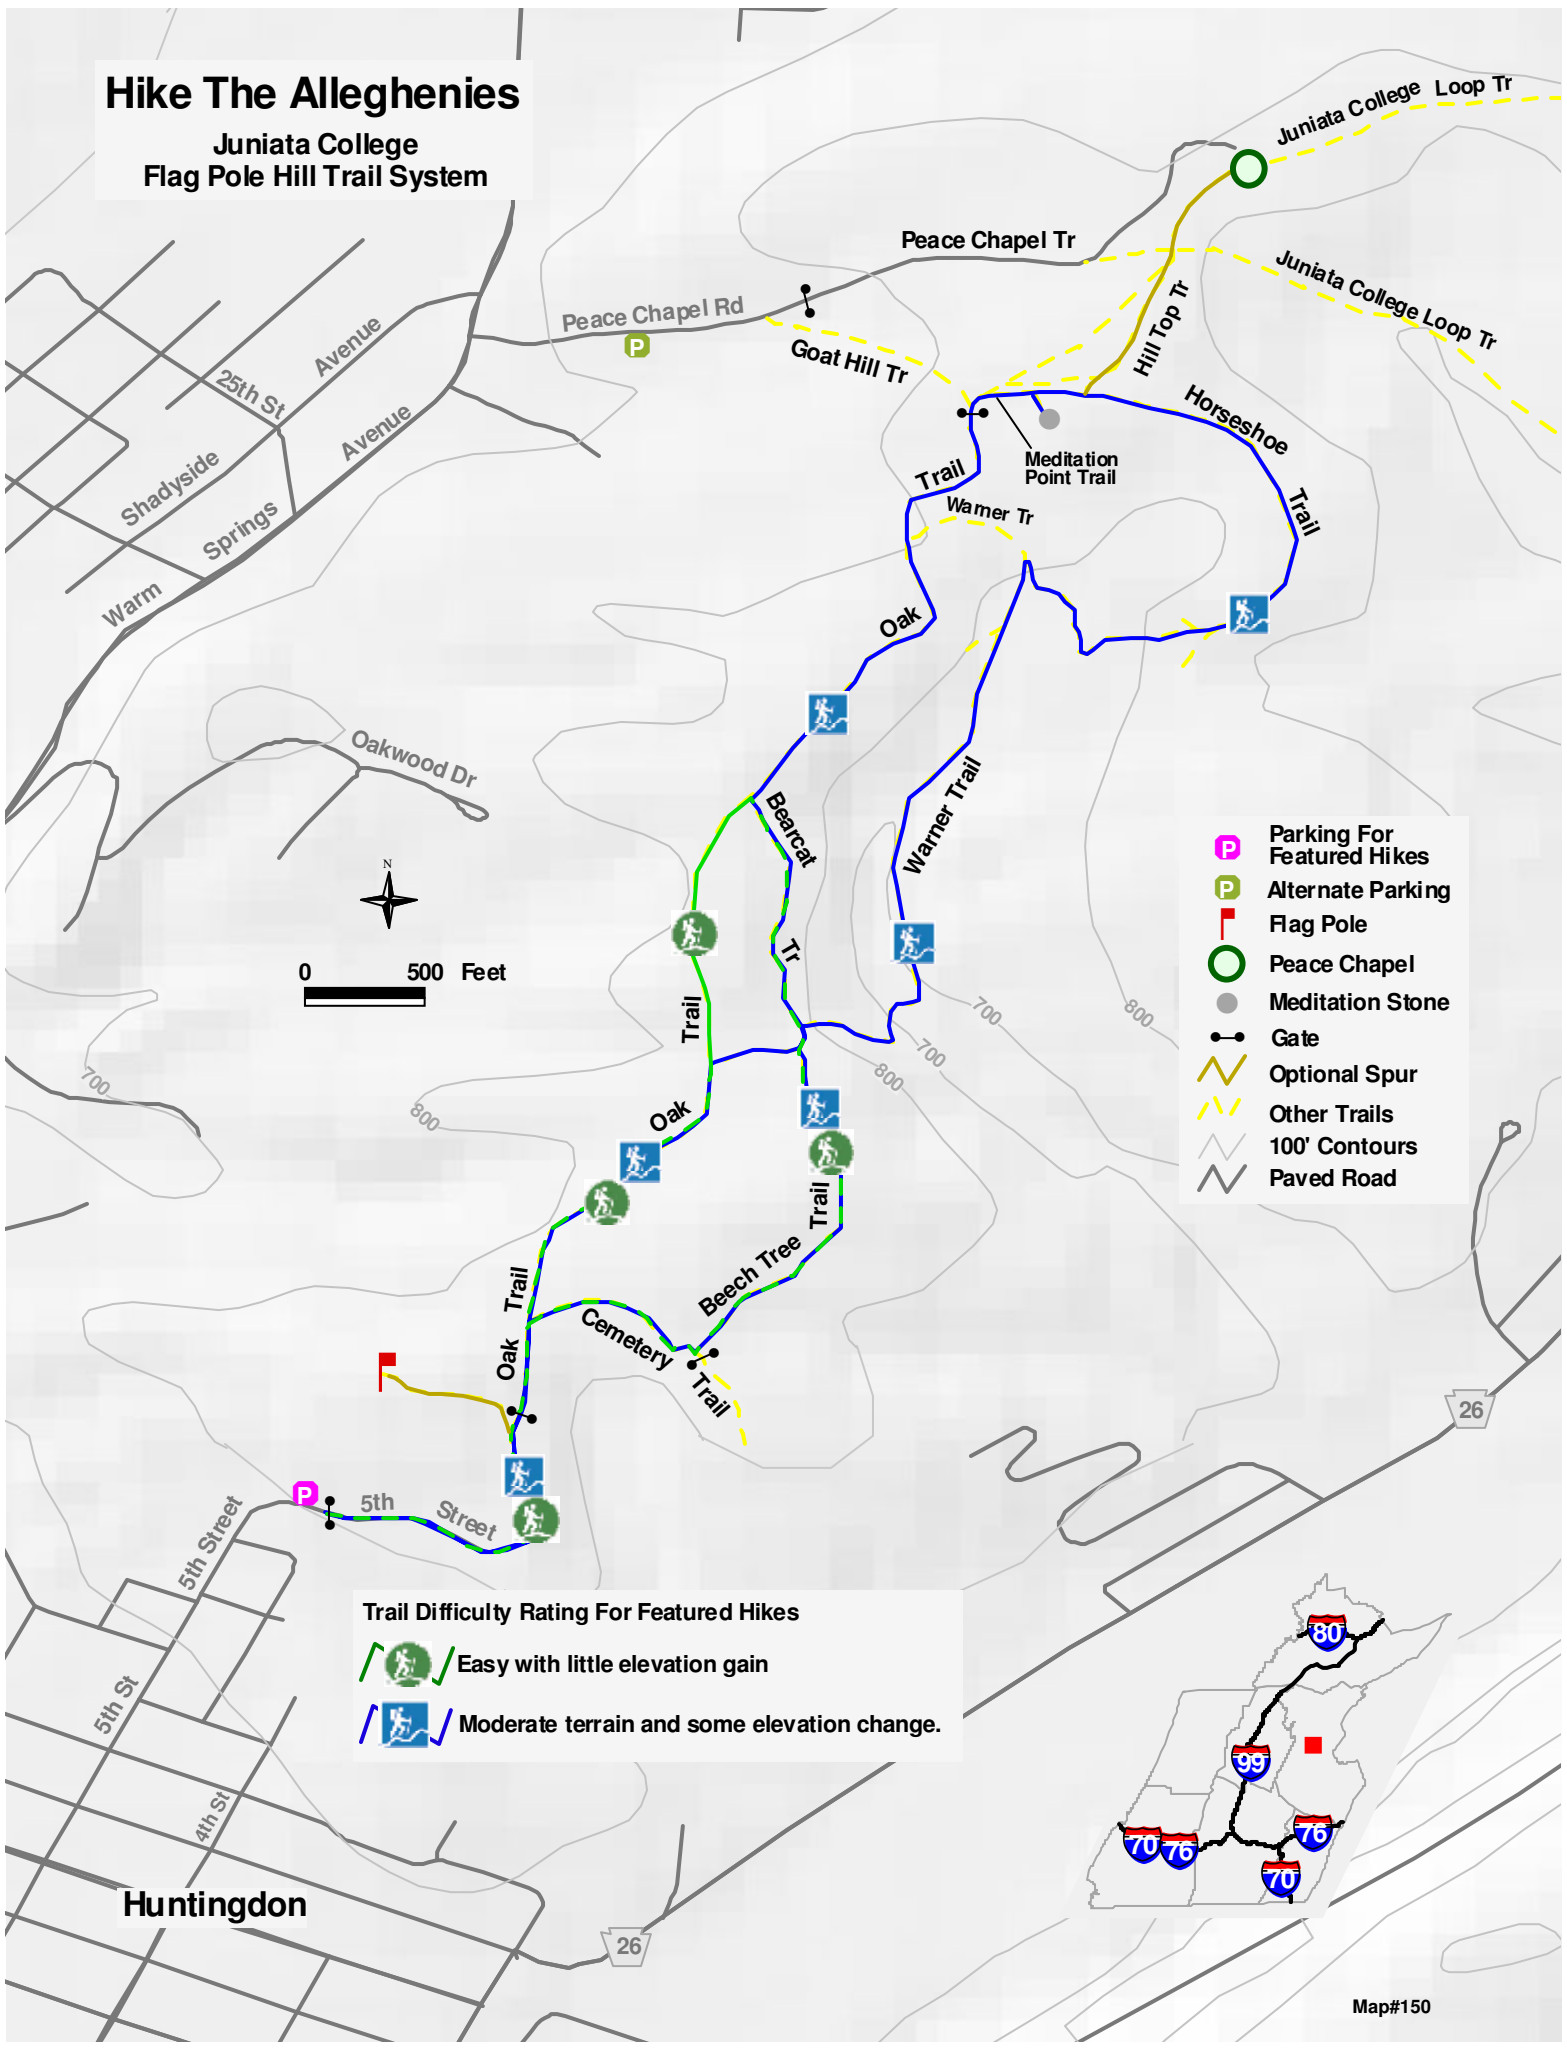

Hike The Alleghenies

Juniata College
Flag Pole Hill Trail System

Trail Difficulty Rating For Featured Hikes

-  Easy with little elevation gain
-  Moderate terrain and some elevation change.

Huntingdon