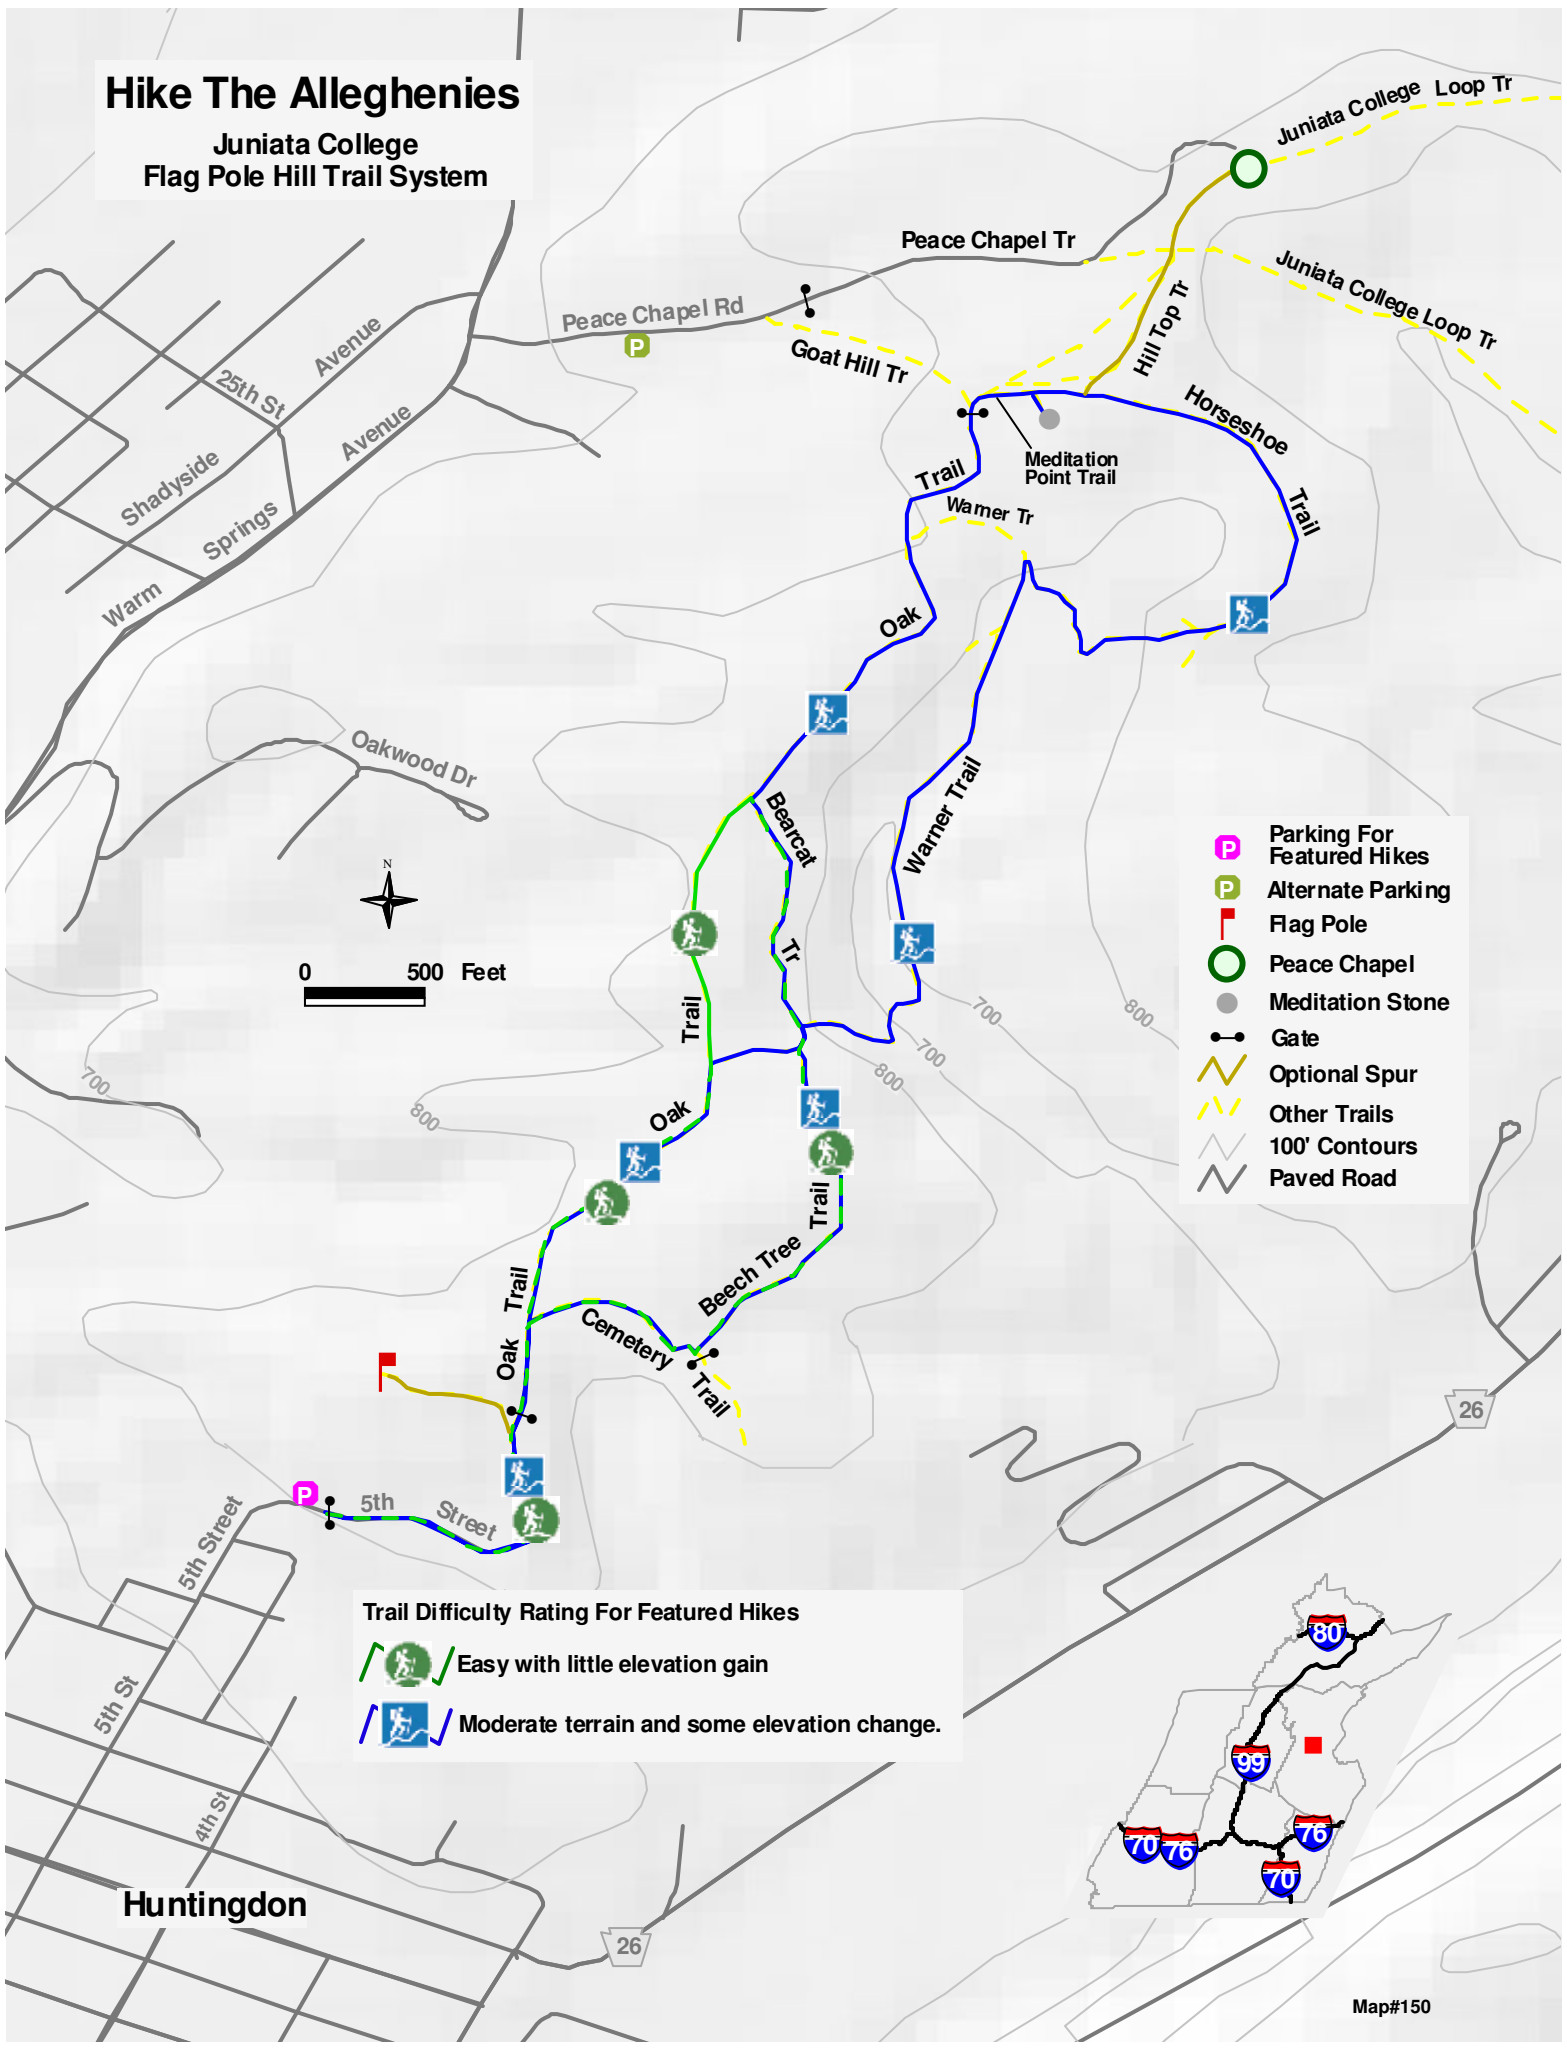

# Hike The Alleghenies

Juniata College  
Flag Pole Hill Trail System

- Parking For Featured Hikes
- Alternate Parking
- Flag Pole
- Peace Chapel
- Meditation Stone
- Gate
- Optional Spur
- Other Trails
- 100' Contours
- Paved Road

**Trail Difficulty Rating For Featured Hikes**

- Easy with little elevation gain
- Moderate terrain and some elevation change.

Huntingdon