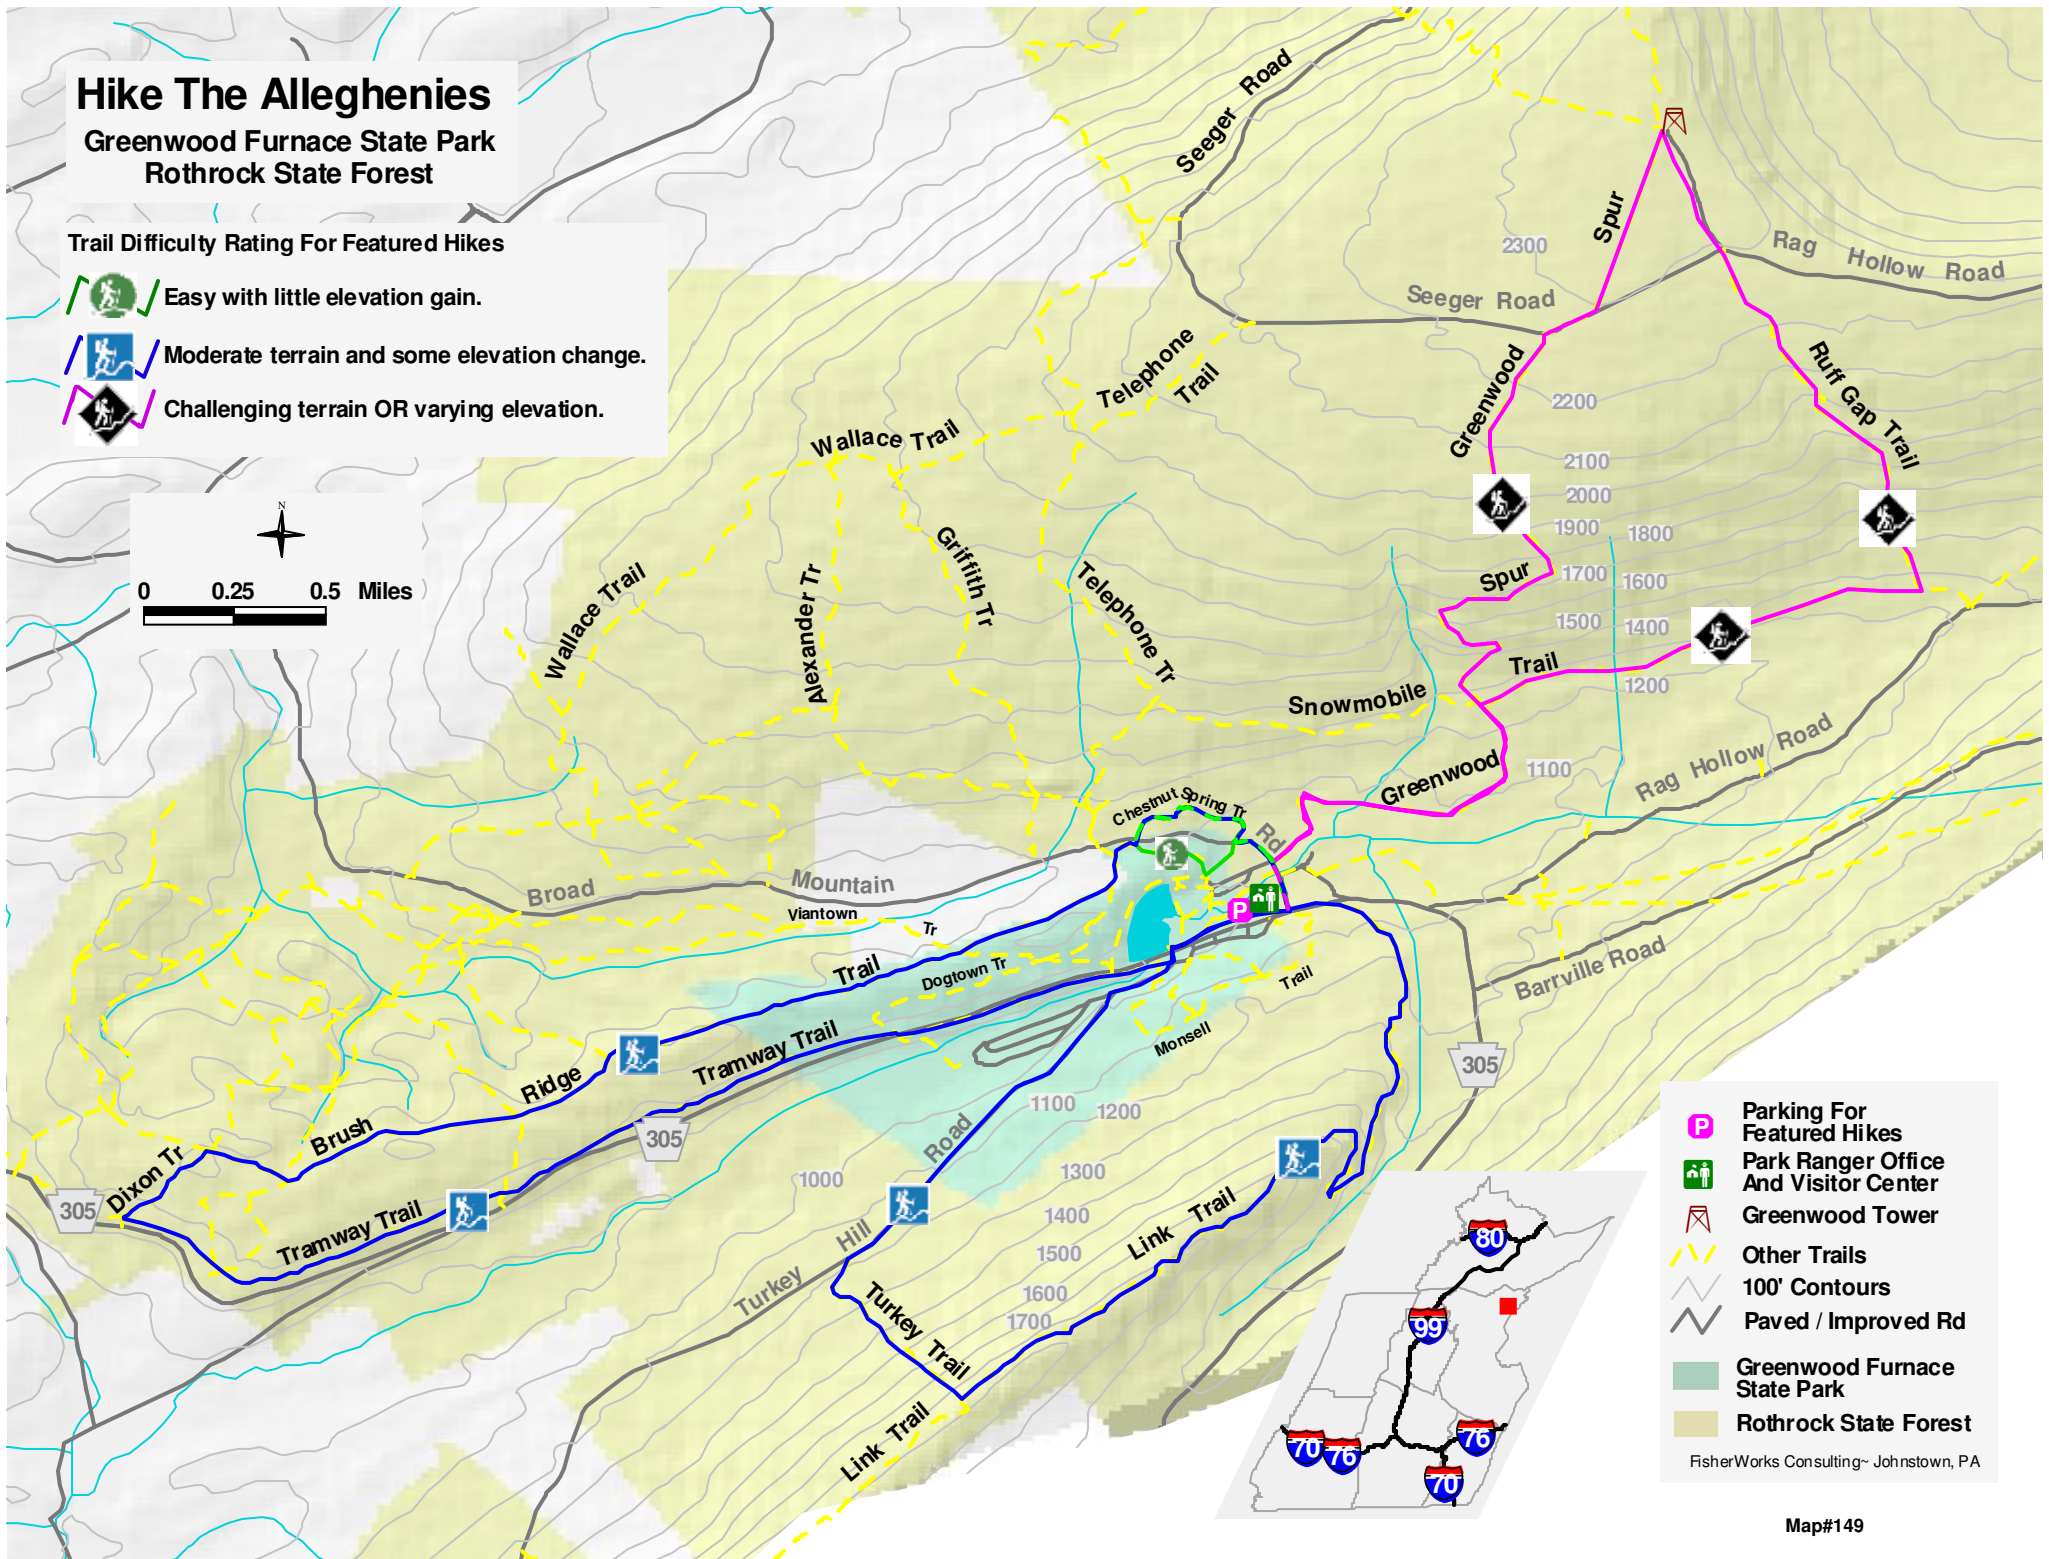

Hike The Alleghenies

Greenwood Furnace State Park
Rothrock State Forest

Trail Difficulty Rating For Featured Hikes

-  Easy with little elevation gain.
-  Moderate terrain and some elevation change.
-  Challenging terrain OR varying elevation.

-  Parking For Featured Hikes
 -  Park Ranger Office And Visitor Center
 -  Greenwood Tower
 -  Other Trails
 -  100' Contours
 -  Paved / Improved Rd
 -  Greenwood Furnace State Park
 -  Rothrock State Forest
- FisherWorks Consulting~ Johnstown, PA