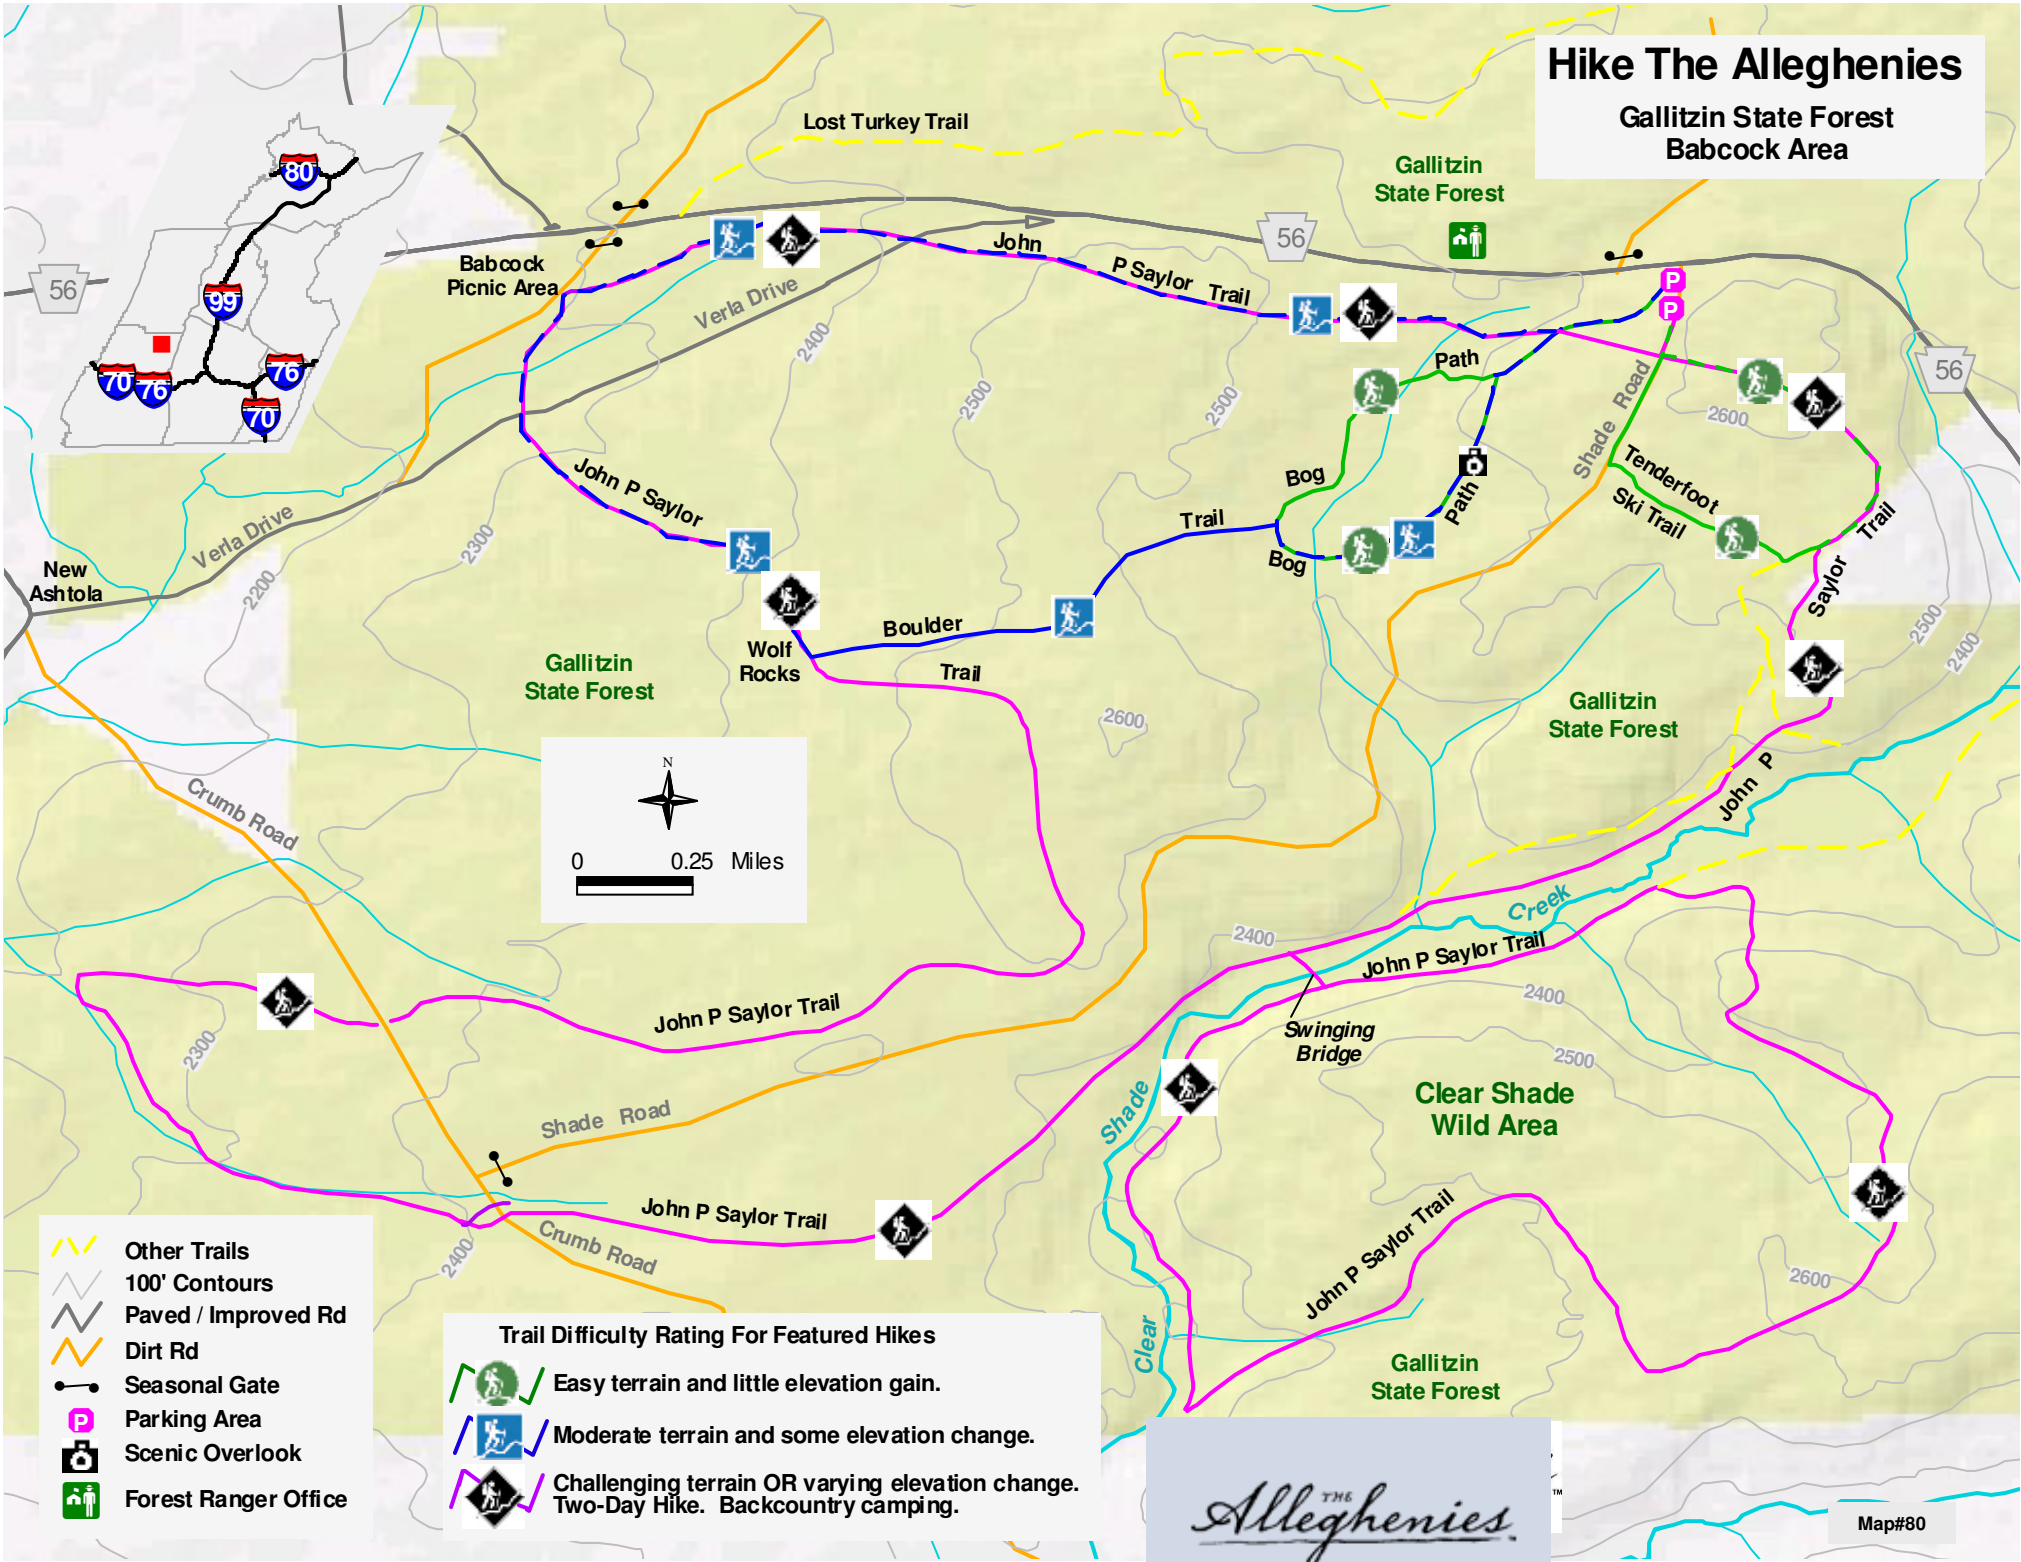

Hike The Alleghenies

Gallitzin State Forest
Babcock Area

- Other Trails
- 100' Contours
- Paved / Improved Rd
- Dirt Rd
- Seasonal Gate
- Parking Area
- Scenic Overlook
- Forest Ranger Office

- Trail Difficulty Rating For Featured Hikes
- Easy terrain and little elevation gain.
 - Moderate terrain and some elevation change.
 - Challenging terrain OR varying elevation change. Two-Day Hike. Backcountry camping.