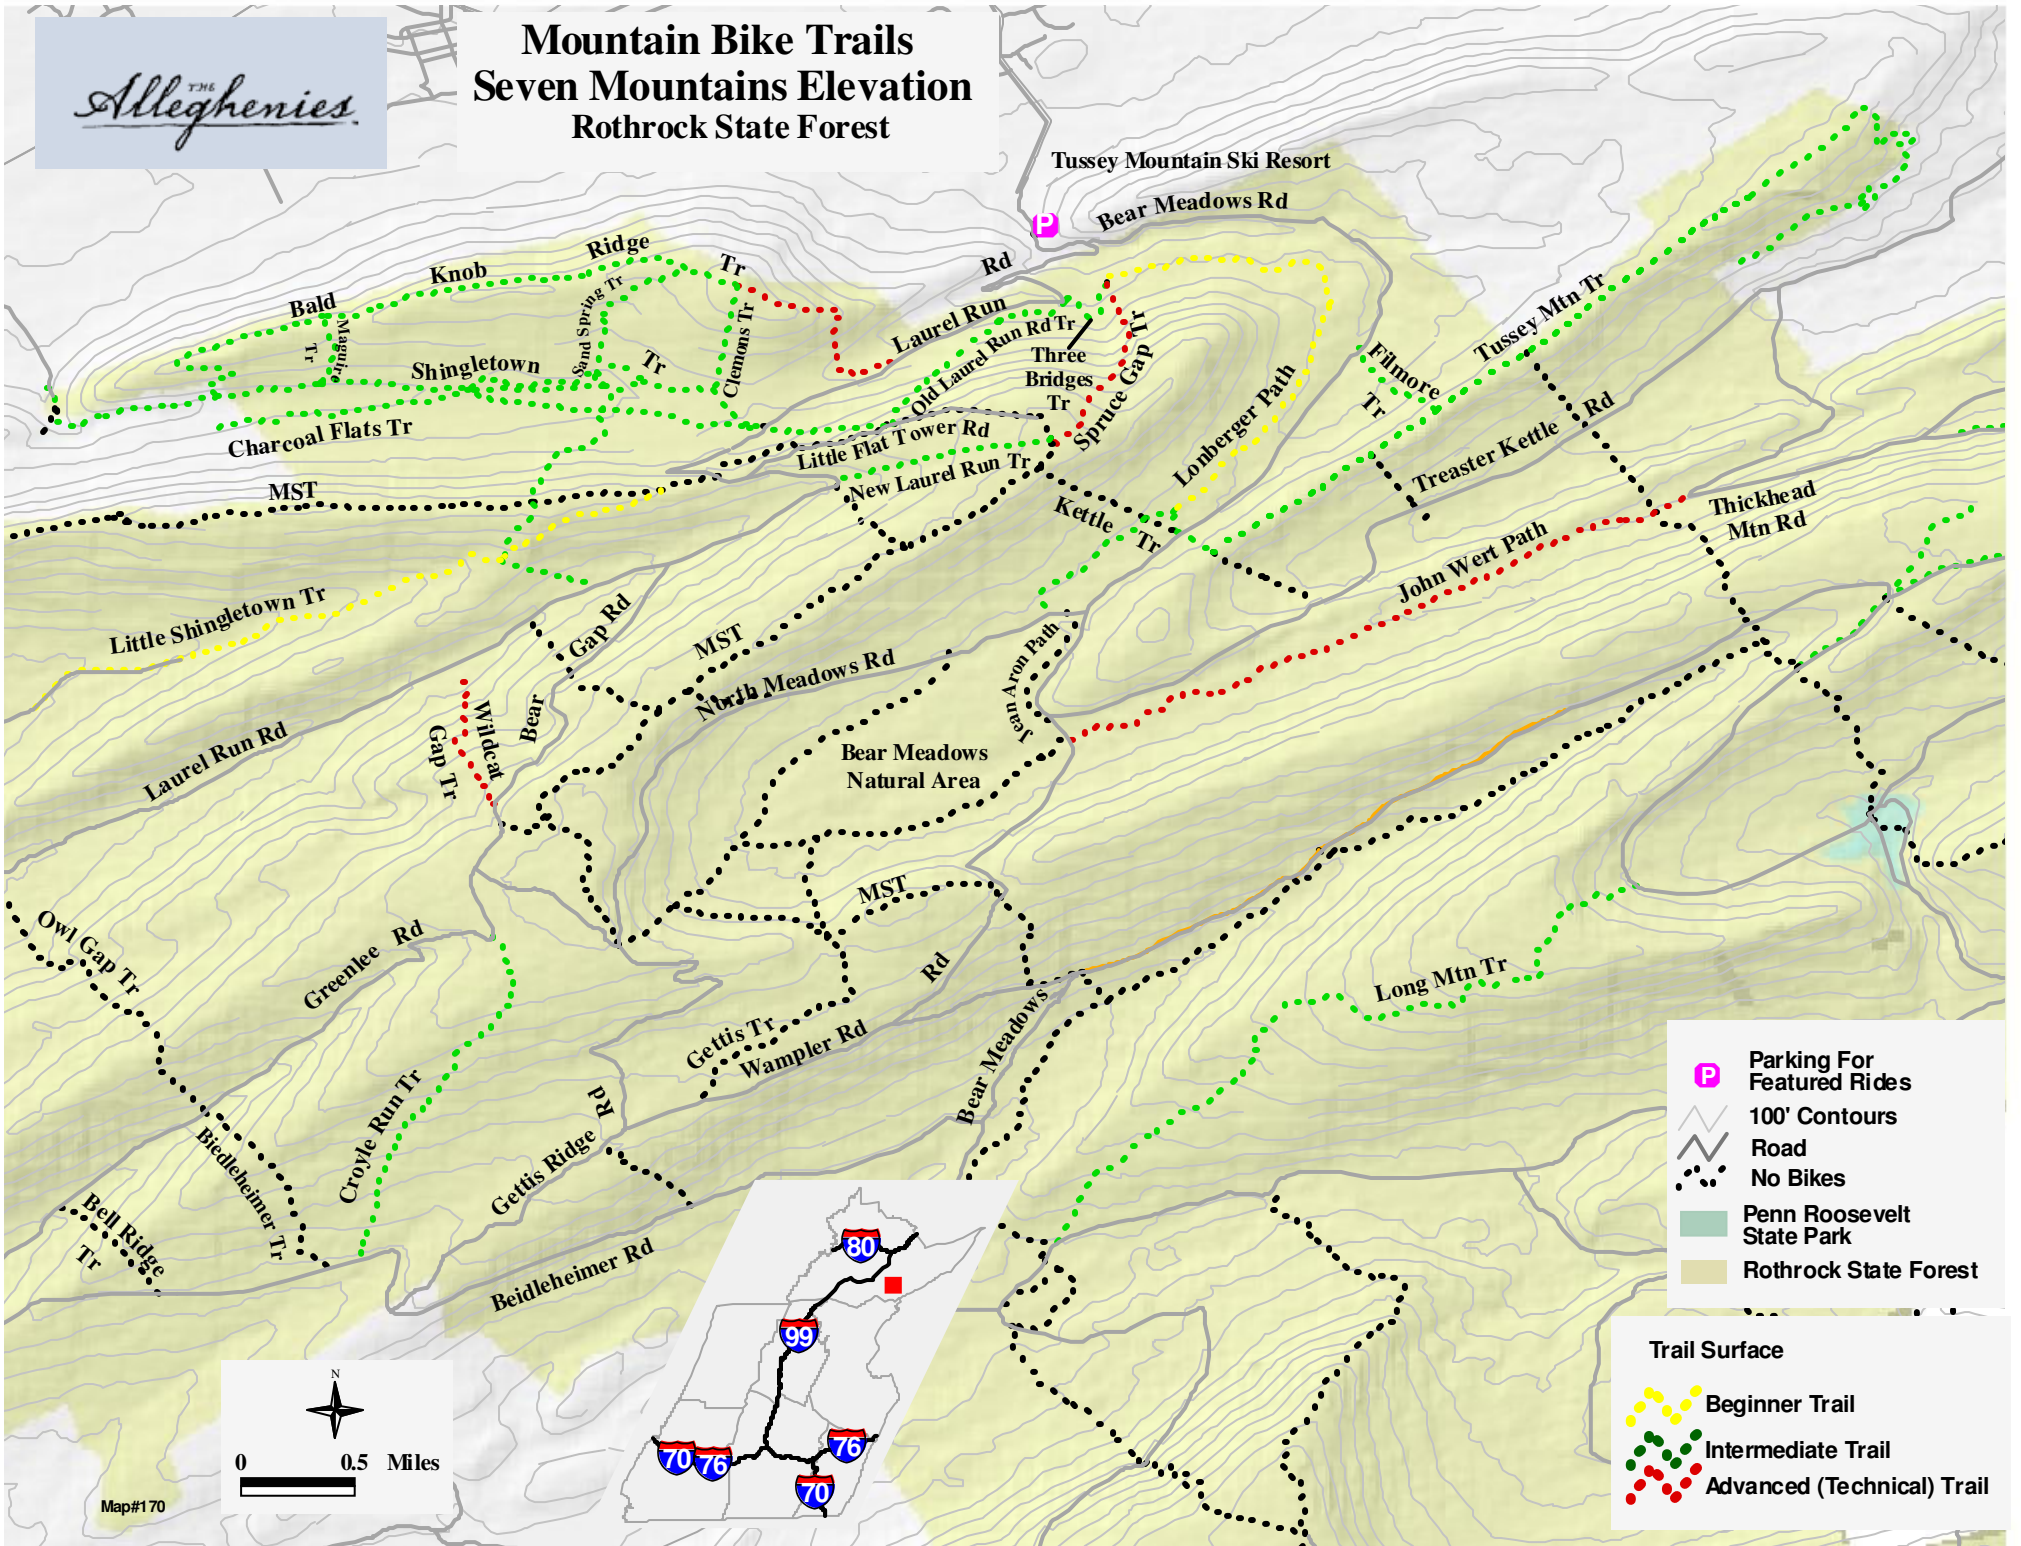

# Mountain Bike Trails Seven Mountains Elevation Rothrock State Forest

- Parking For Featured Rides
- 100' Contours
- Road
- No Bikes
- Penn Roosevelt State Park
- Rothrock State Forest

**Trail Surface**

- Beginner Trail
- Intermediate Trail
- Advanced (Technical) Trail