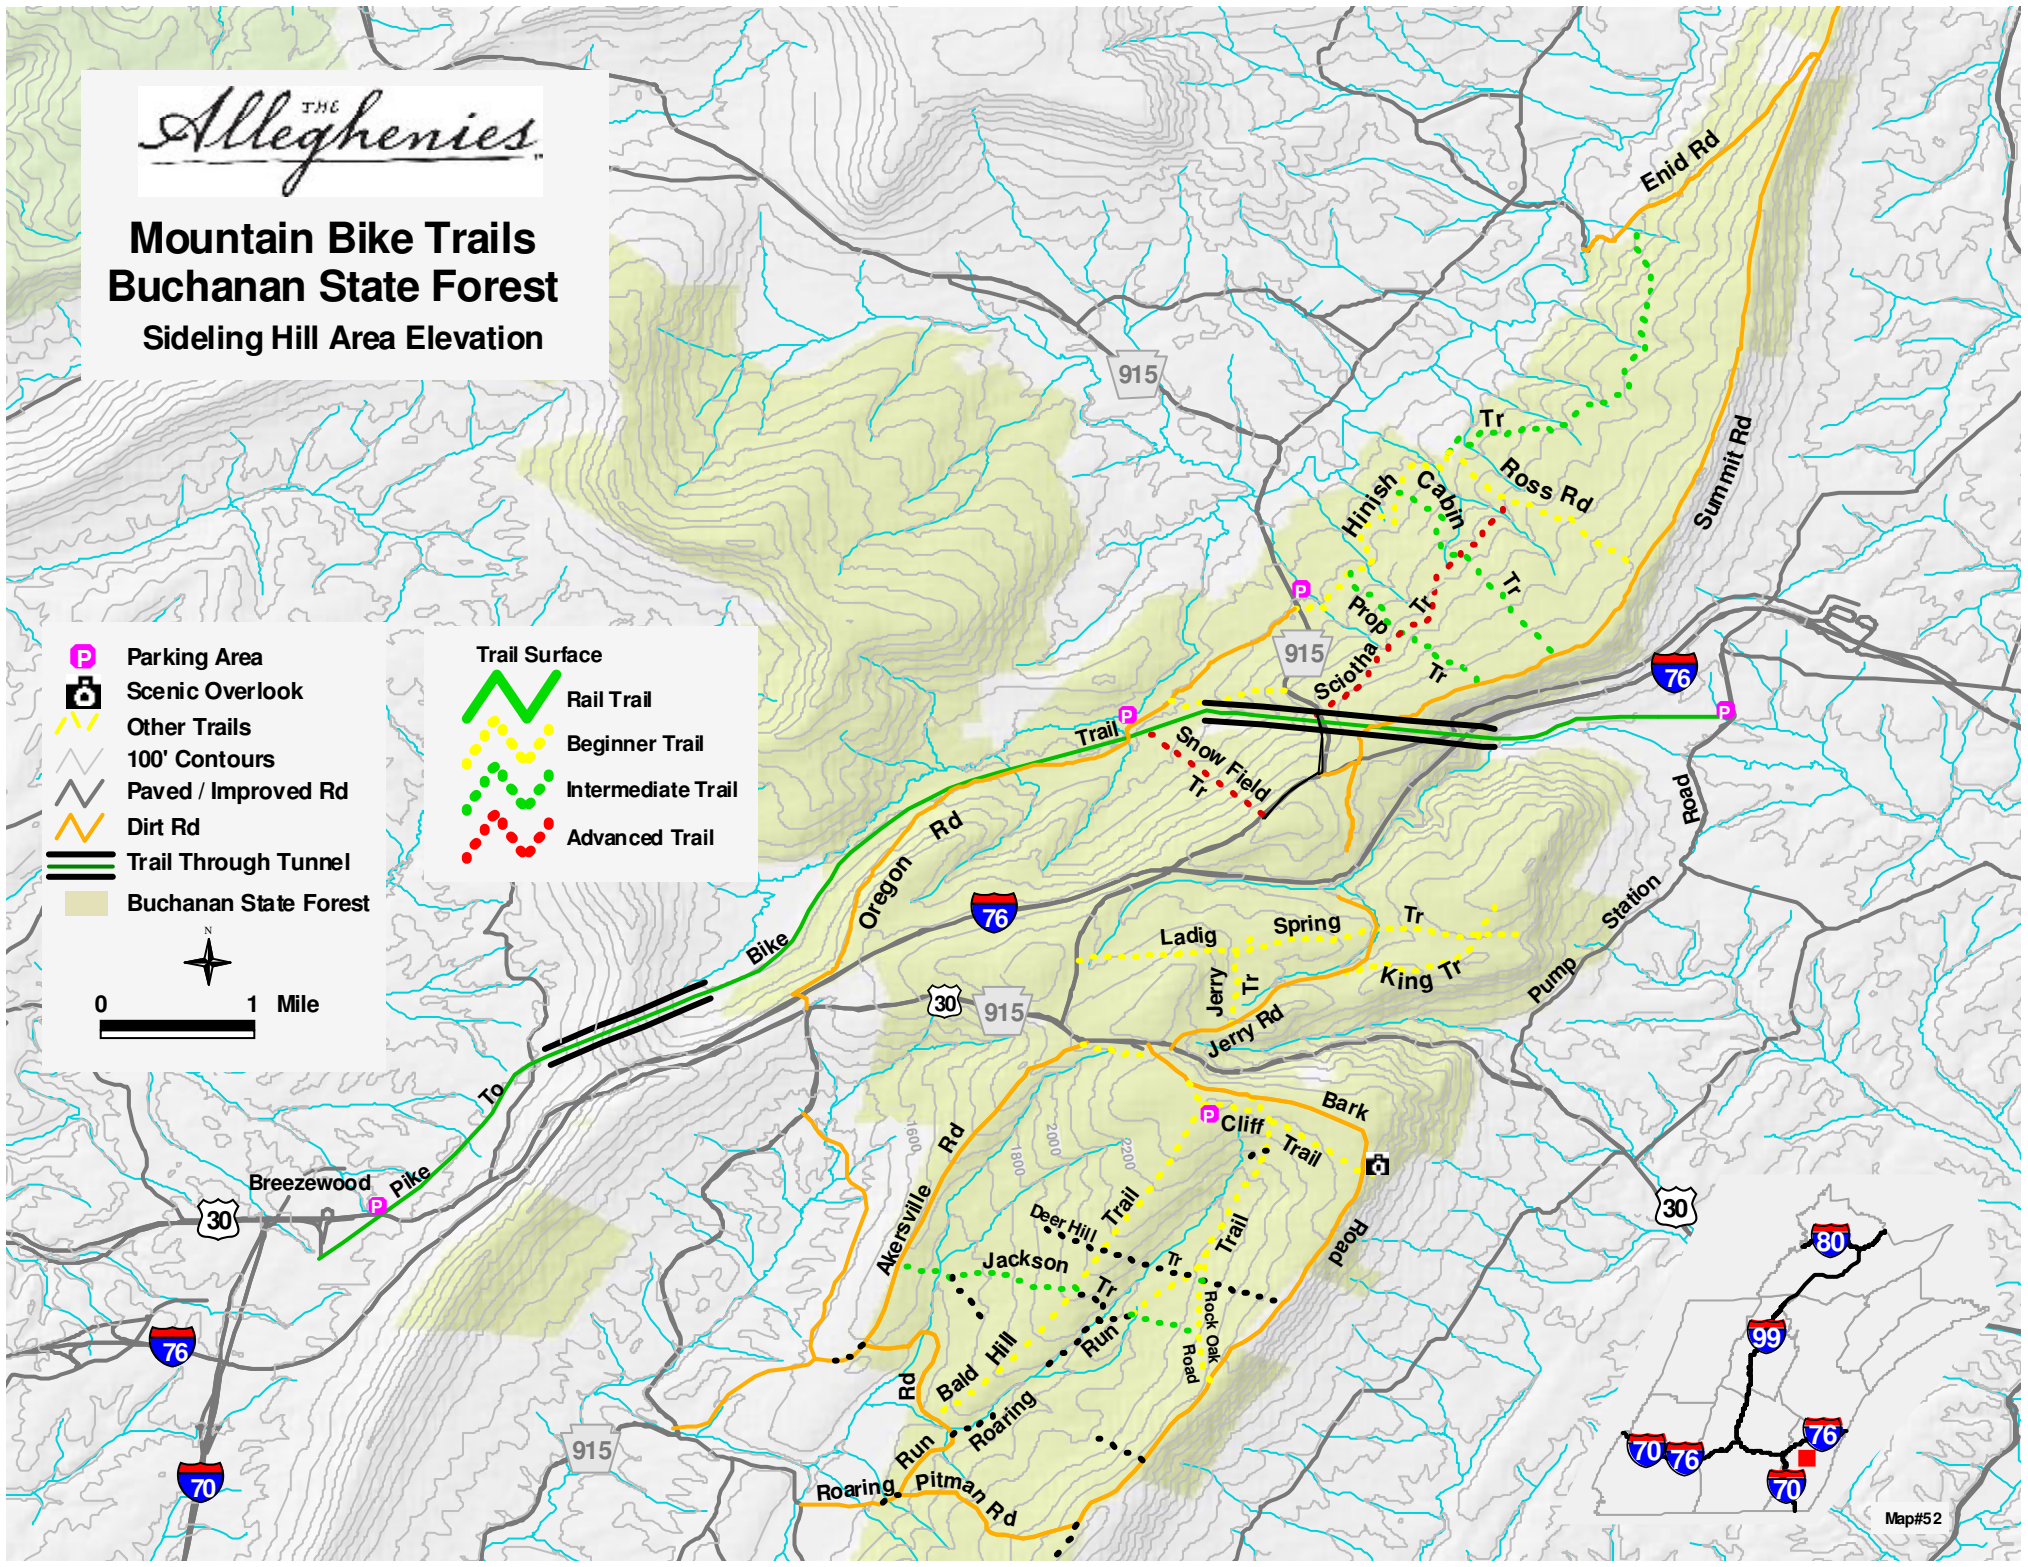

THE Alleghenies

# Mountain Bike Trails Buchanan State Forest Sideling Hill Area Elevation

- Parking Area
- Scenic Overlook
- Other Trails
- 100' Contours
- Paved / Improved Rd
- Dirt Rd
- Trail Through Tunnel
- Buchanan State Forest

- Trail Surface**
- Rail Trail
  - Beginner Trail
  - Intermediate Trail
  - Advanced Trail