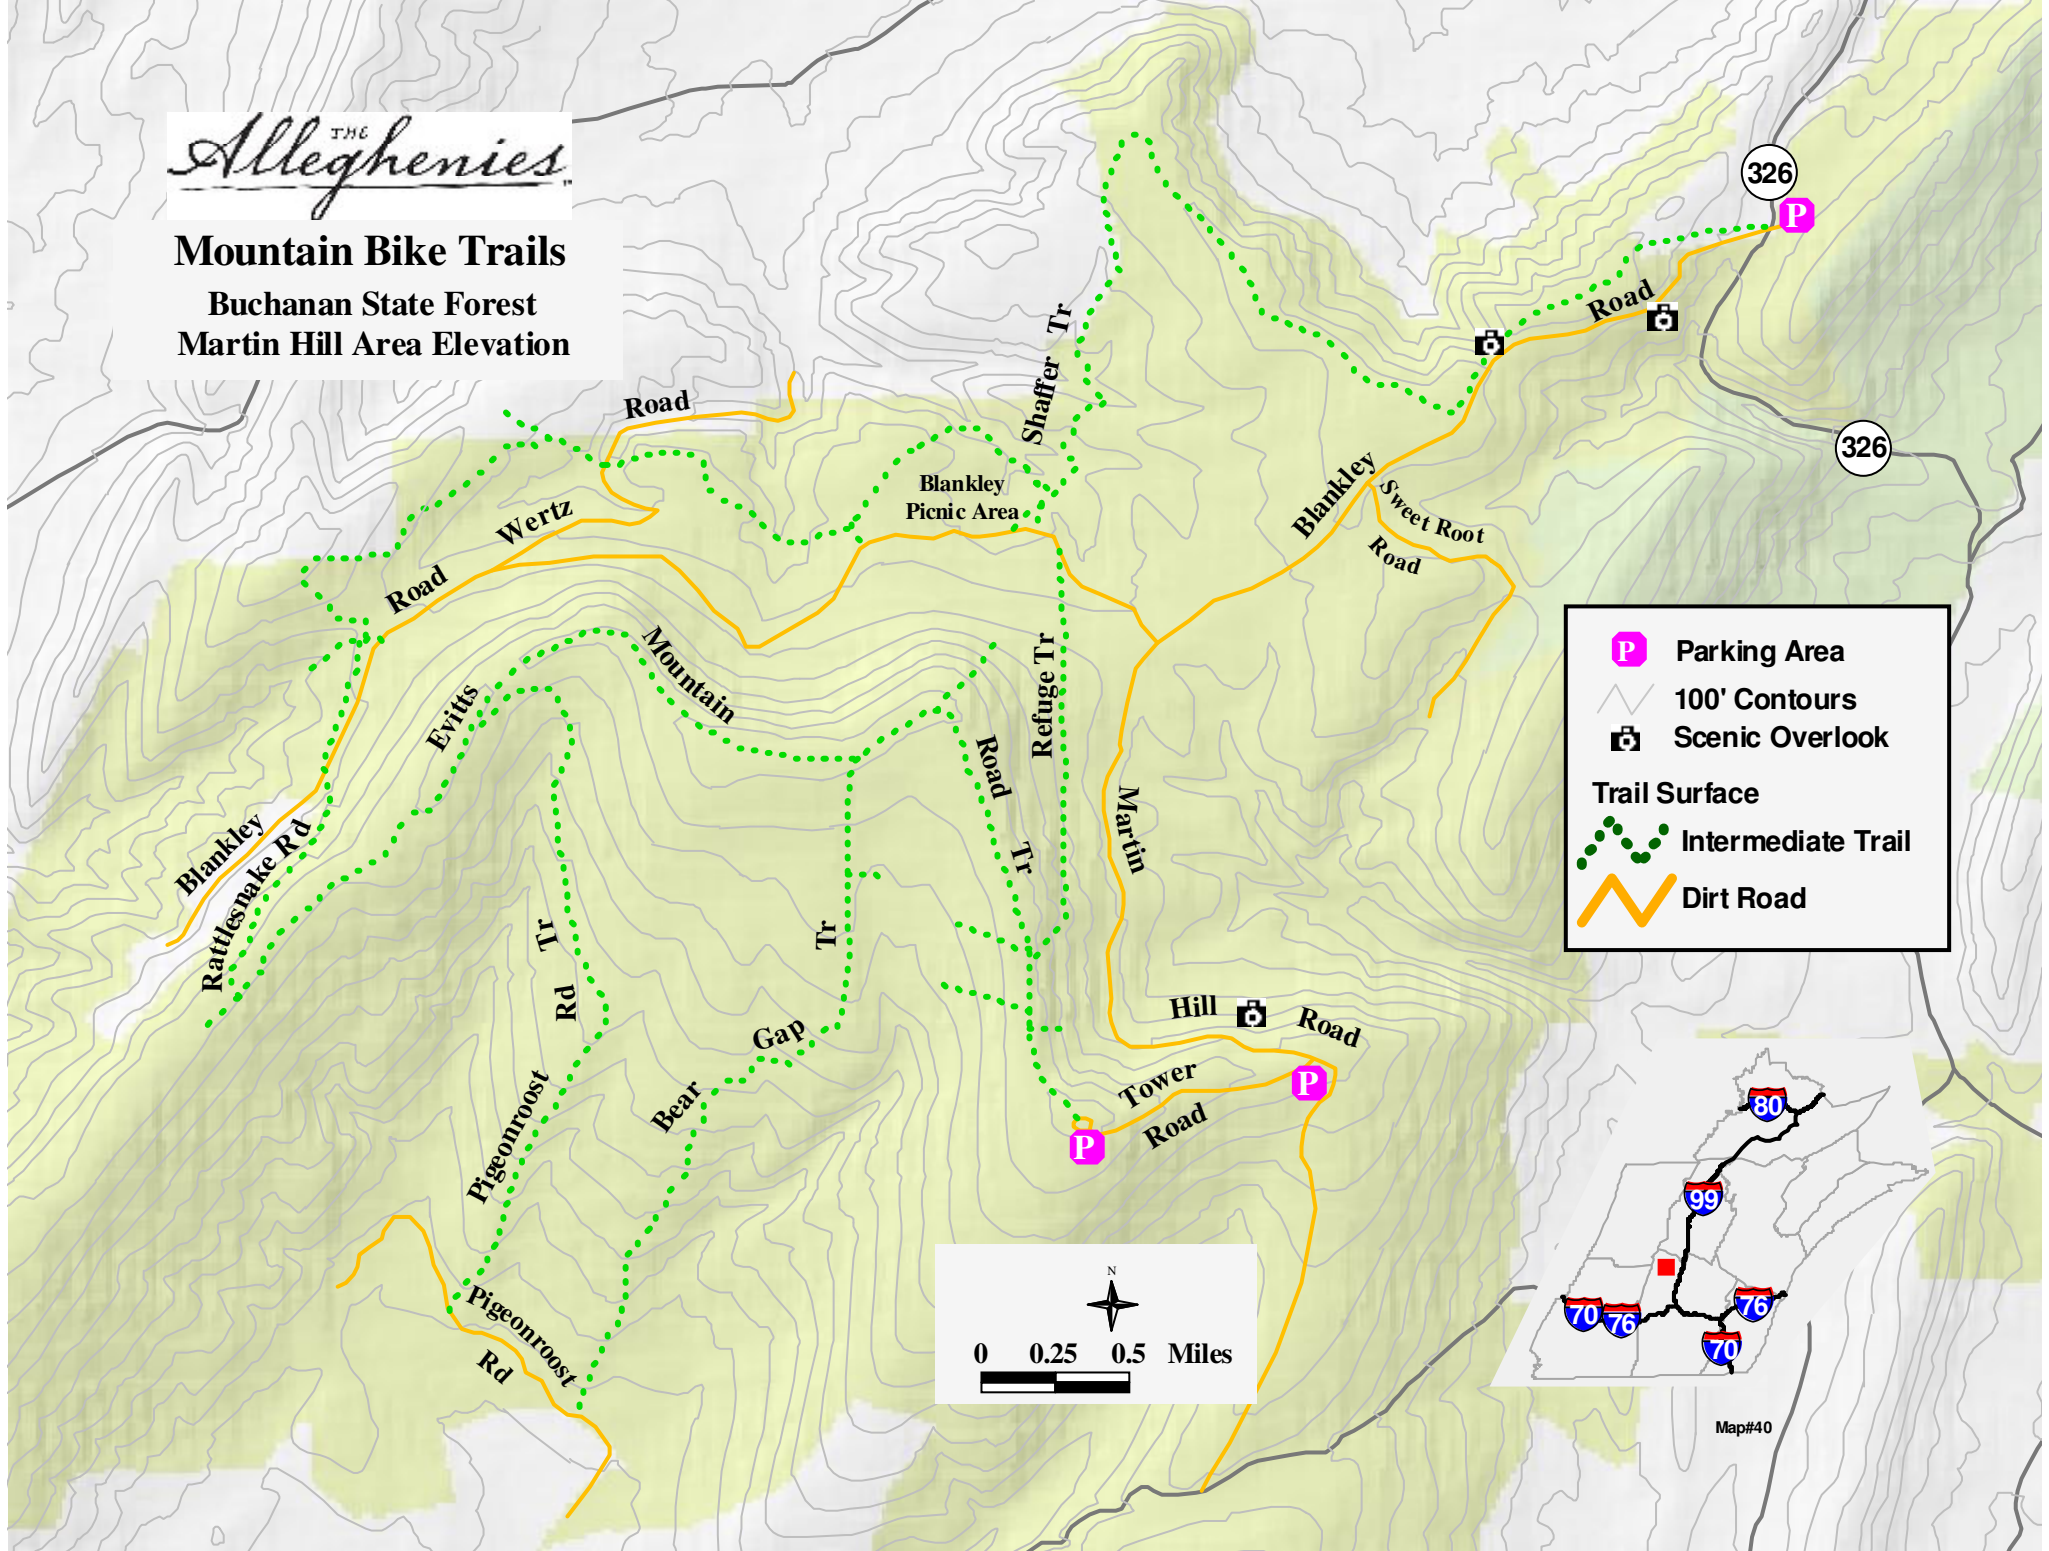

# THE Alleghenies

## Mountain Bike Trails Buchanan State Forest Martin Hill Area Elevation

**P** Parking Area  
100' Contours  
Scenic Overlook

**Trail Surface**  
Intermediate Trail  
Dirt Road