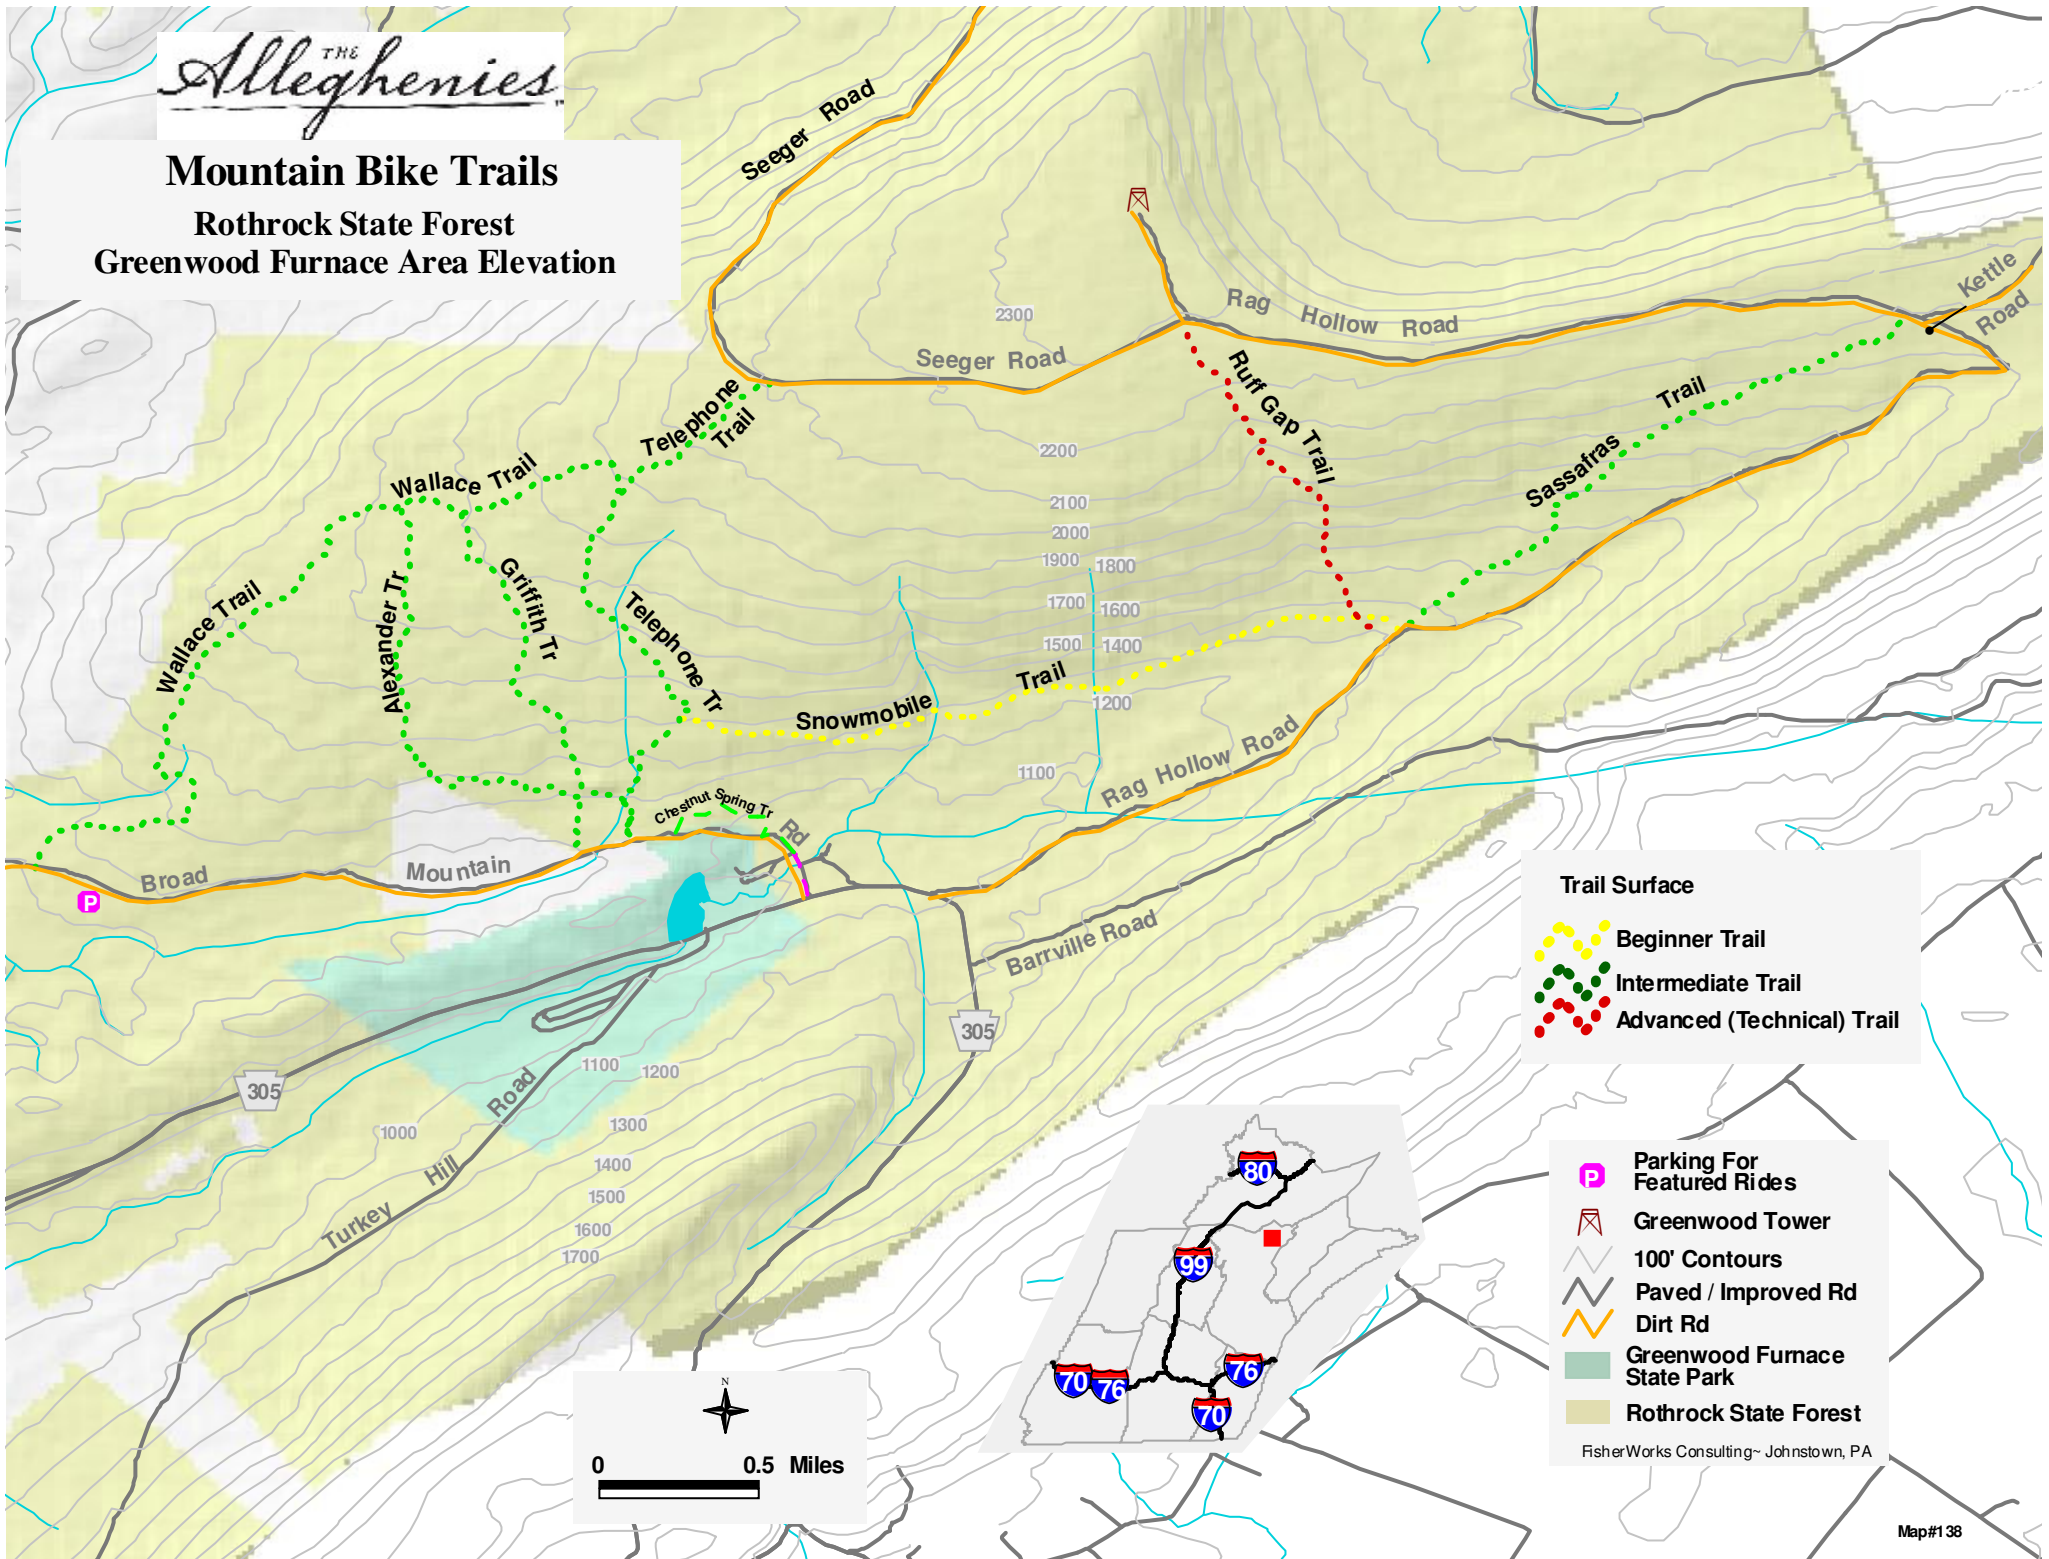

Mountain Bike Trails

Rothrock State Forest Greenwood Furnace Area Elevation

Trail Surface

- Beginner Trail
- Intermediate Trail
- Advanced (Technical) Trail

- Parking For Featured Rides
- Greenwood Tower
- 100' Contours
- Paved / Improved Rd
- Dirt Rd
- Greenwood Furnace State Park
- Rothrock State Forest