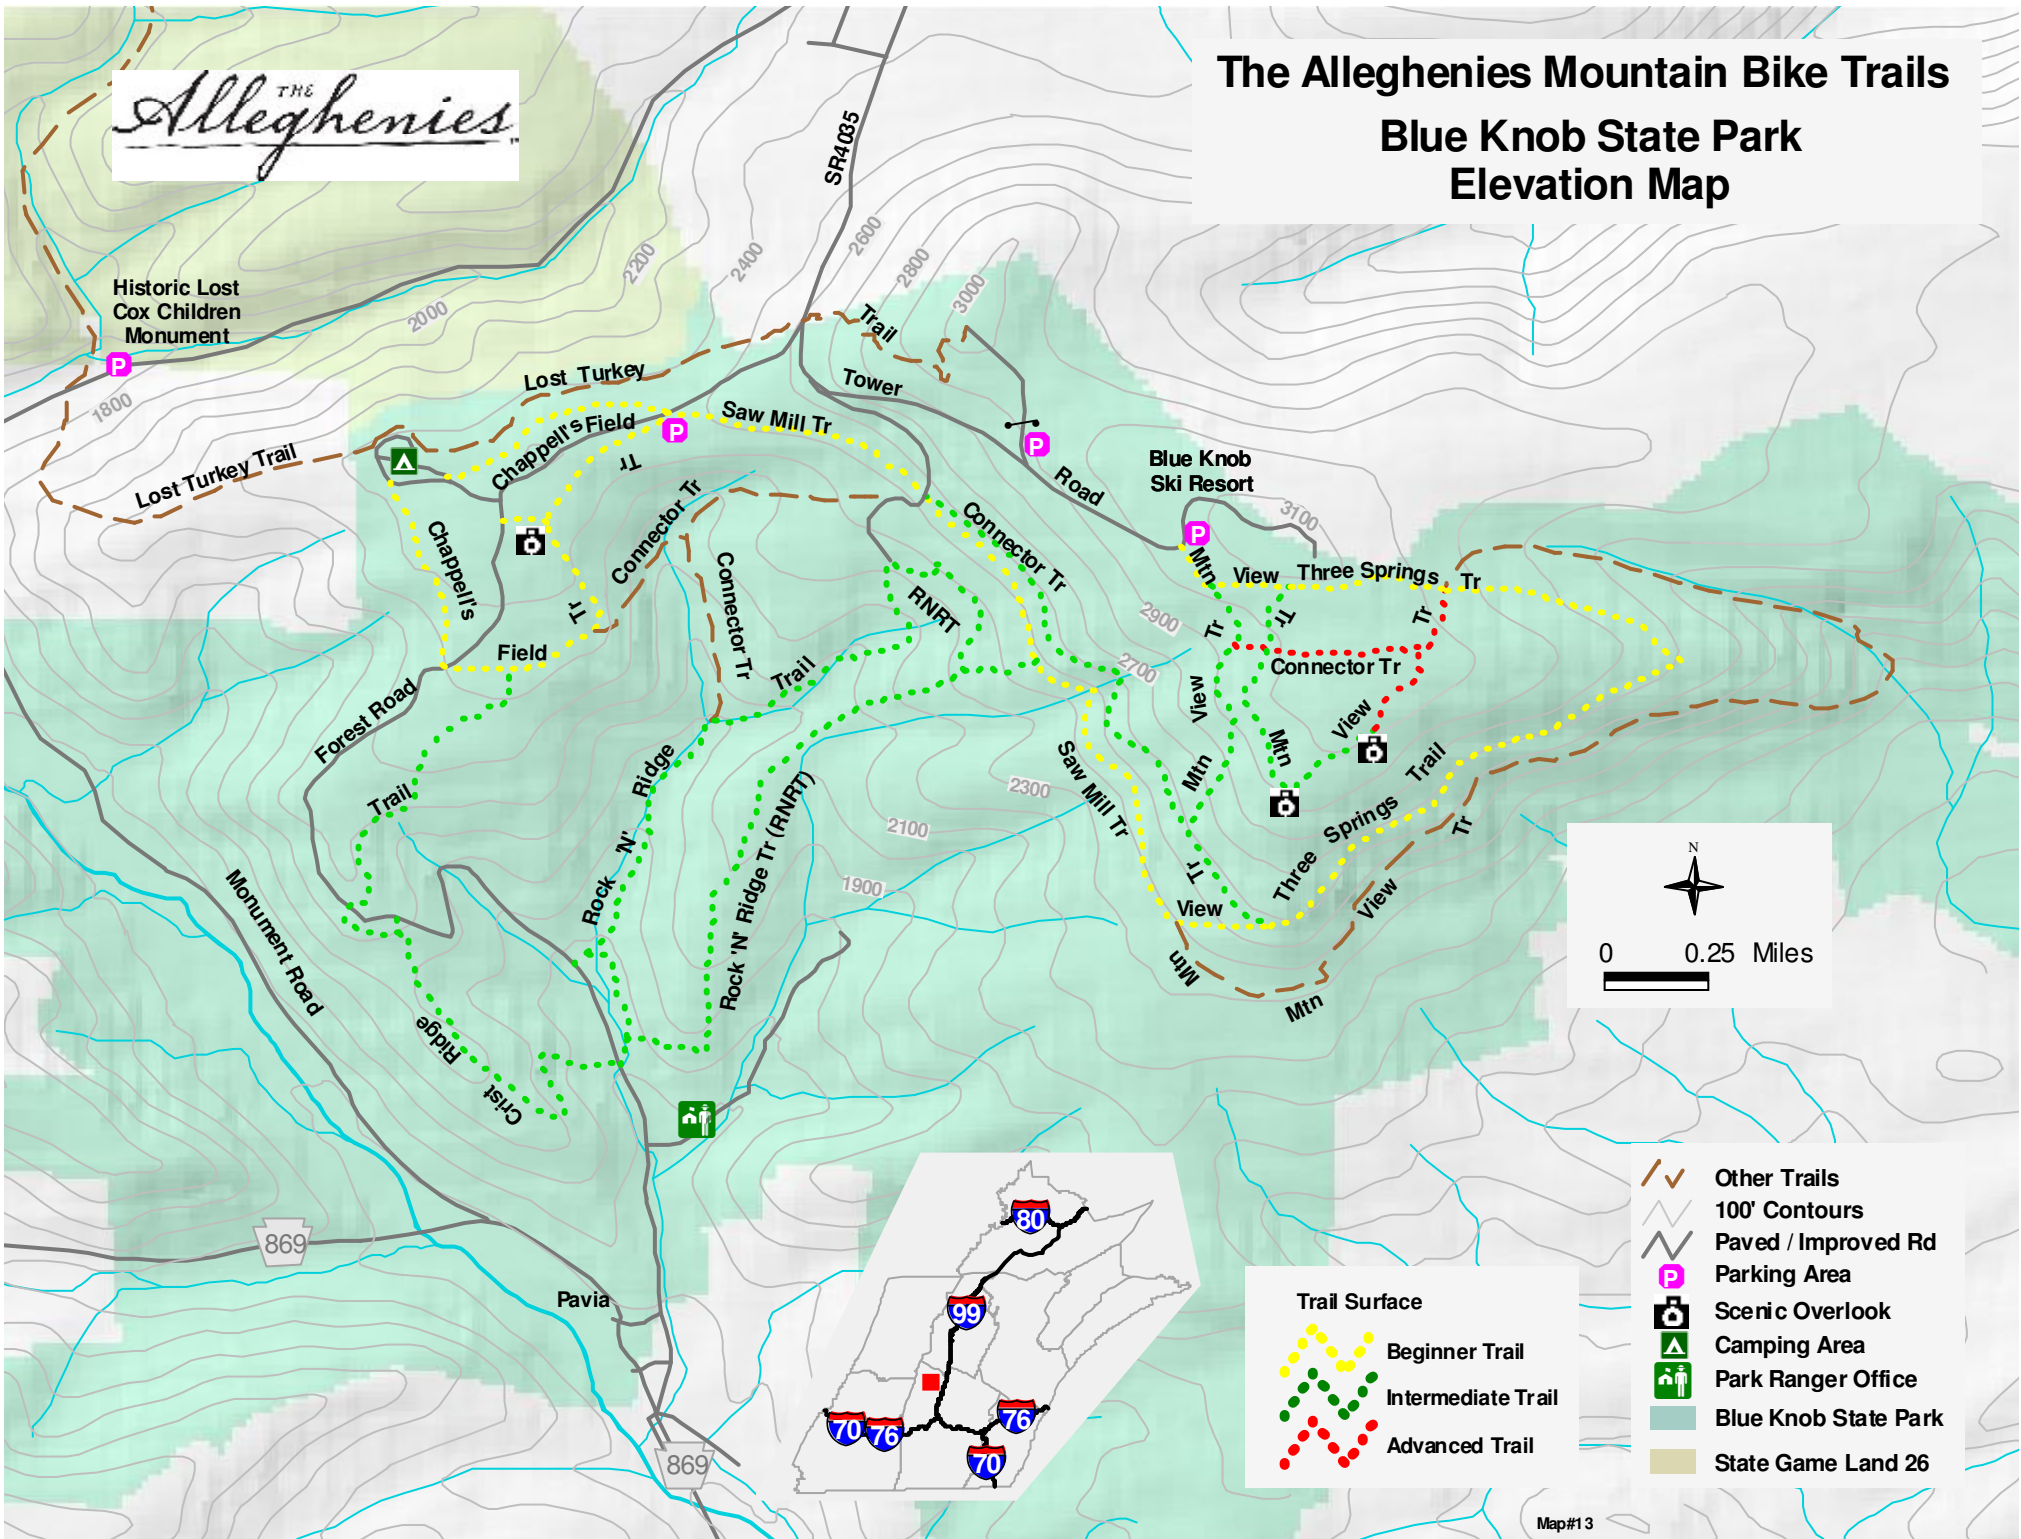

THE *Alleghenies*

The Alleghenies Mountain Bike Trails

Blue Knob State Park

Elevation Map

Trail Surface

- Beginner Trail
- Intermediate Trail
- Advanced Trail

- Other Trails
- 100' Contours
- Paved / Improved Rd
- Parking Area
- Scenic Overlook
- Camping Area
- Park Ranger Office
- Blue Knob State Park
- State Game Land 26