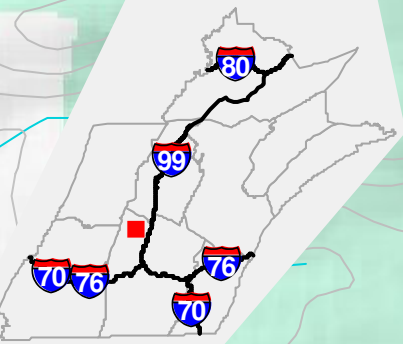

THE *Alleghenies*

The Alleghenies Mountain Bike Trails

Blue Knob State Park

Elevation Map

Trail Surface

- Beginner Trail
- Intermediate Trail
- Advanced Trail

- Other Trails
- 100' Contours
- Paved / Improved Rd
- Parking Area
- Scenic Overlook
- Camping Area
- Park Ranger Office
- Blue Knob State Park
- State Game Land 26