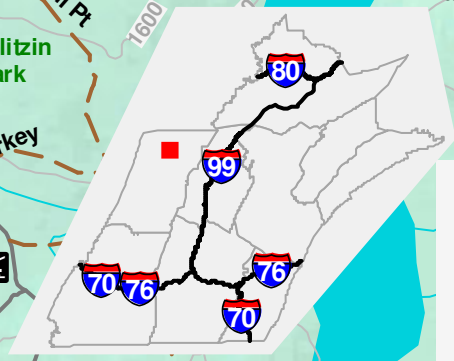

The Alleghenies Mountain Bike Trails

Prince Gallitzin State Park

- Parking For Featured Ride
- 100' Contours
- Paved / Improved Rd
- Boat Launch
- Marina
- Boat Rental
- Dam
- Fishing Pier
- Food Concession
- Restrooms
- Beach
- Picnic Area
- Picnic Pavilion Area
- Scenic View
- Public Phone
- Cabin Rental
- Camping Area
- Park Ranger Office
- Parking Areas

- Trail Surface**
- Beginner Trail
 - No Bikes