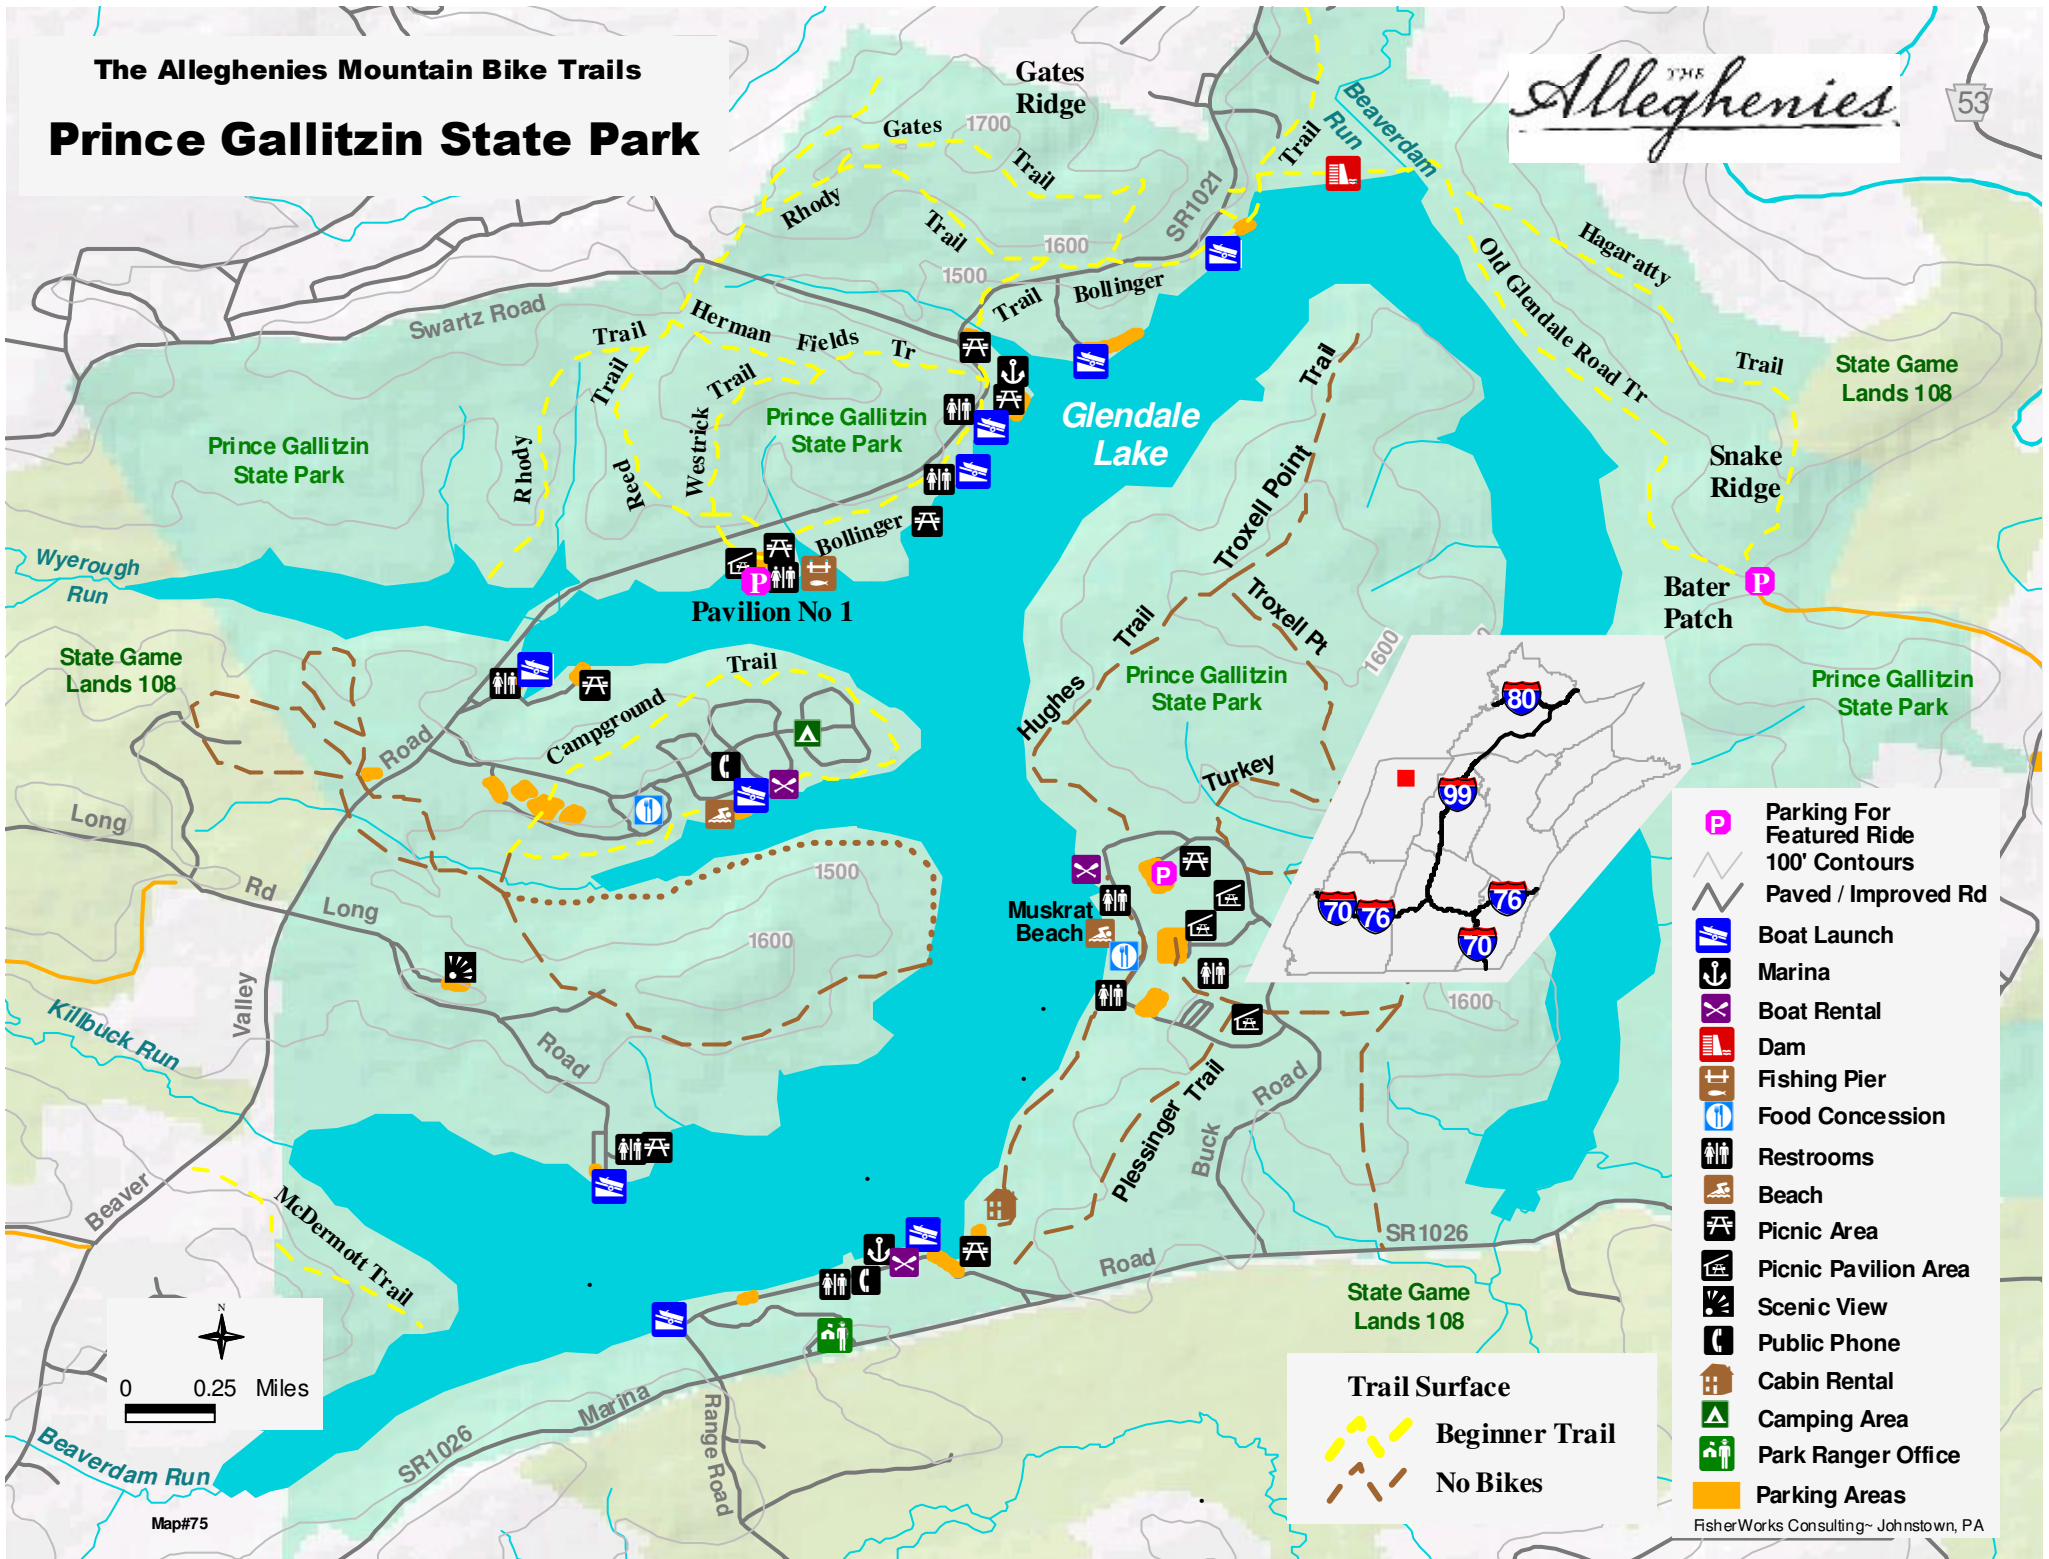

The Alleghenies Mountain Bike Trails

Prince Gallitzin State Park

- Parking For Featured Ride
- 100' Contours
- Paved / Improved Rd
- Boat Launch
- Marina
- Boat Rental
- Dam
- Fishing Pier
- Food Concession
- Restrooms
- Beach
- Picnic Area
- Picnic Pavilion Area
- Scenic View
- Public Phone
- Cabin Rental
- Camping Area
- Park Ranger Office
- Parking Areas

- Trail Surface**
- Beginner Trail
 - No Bikes