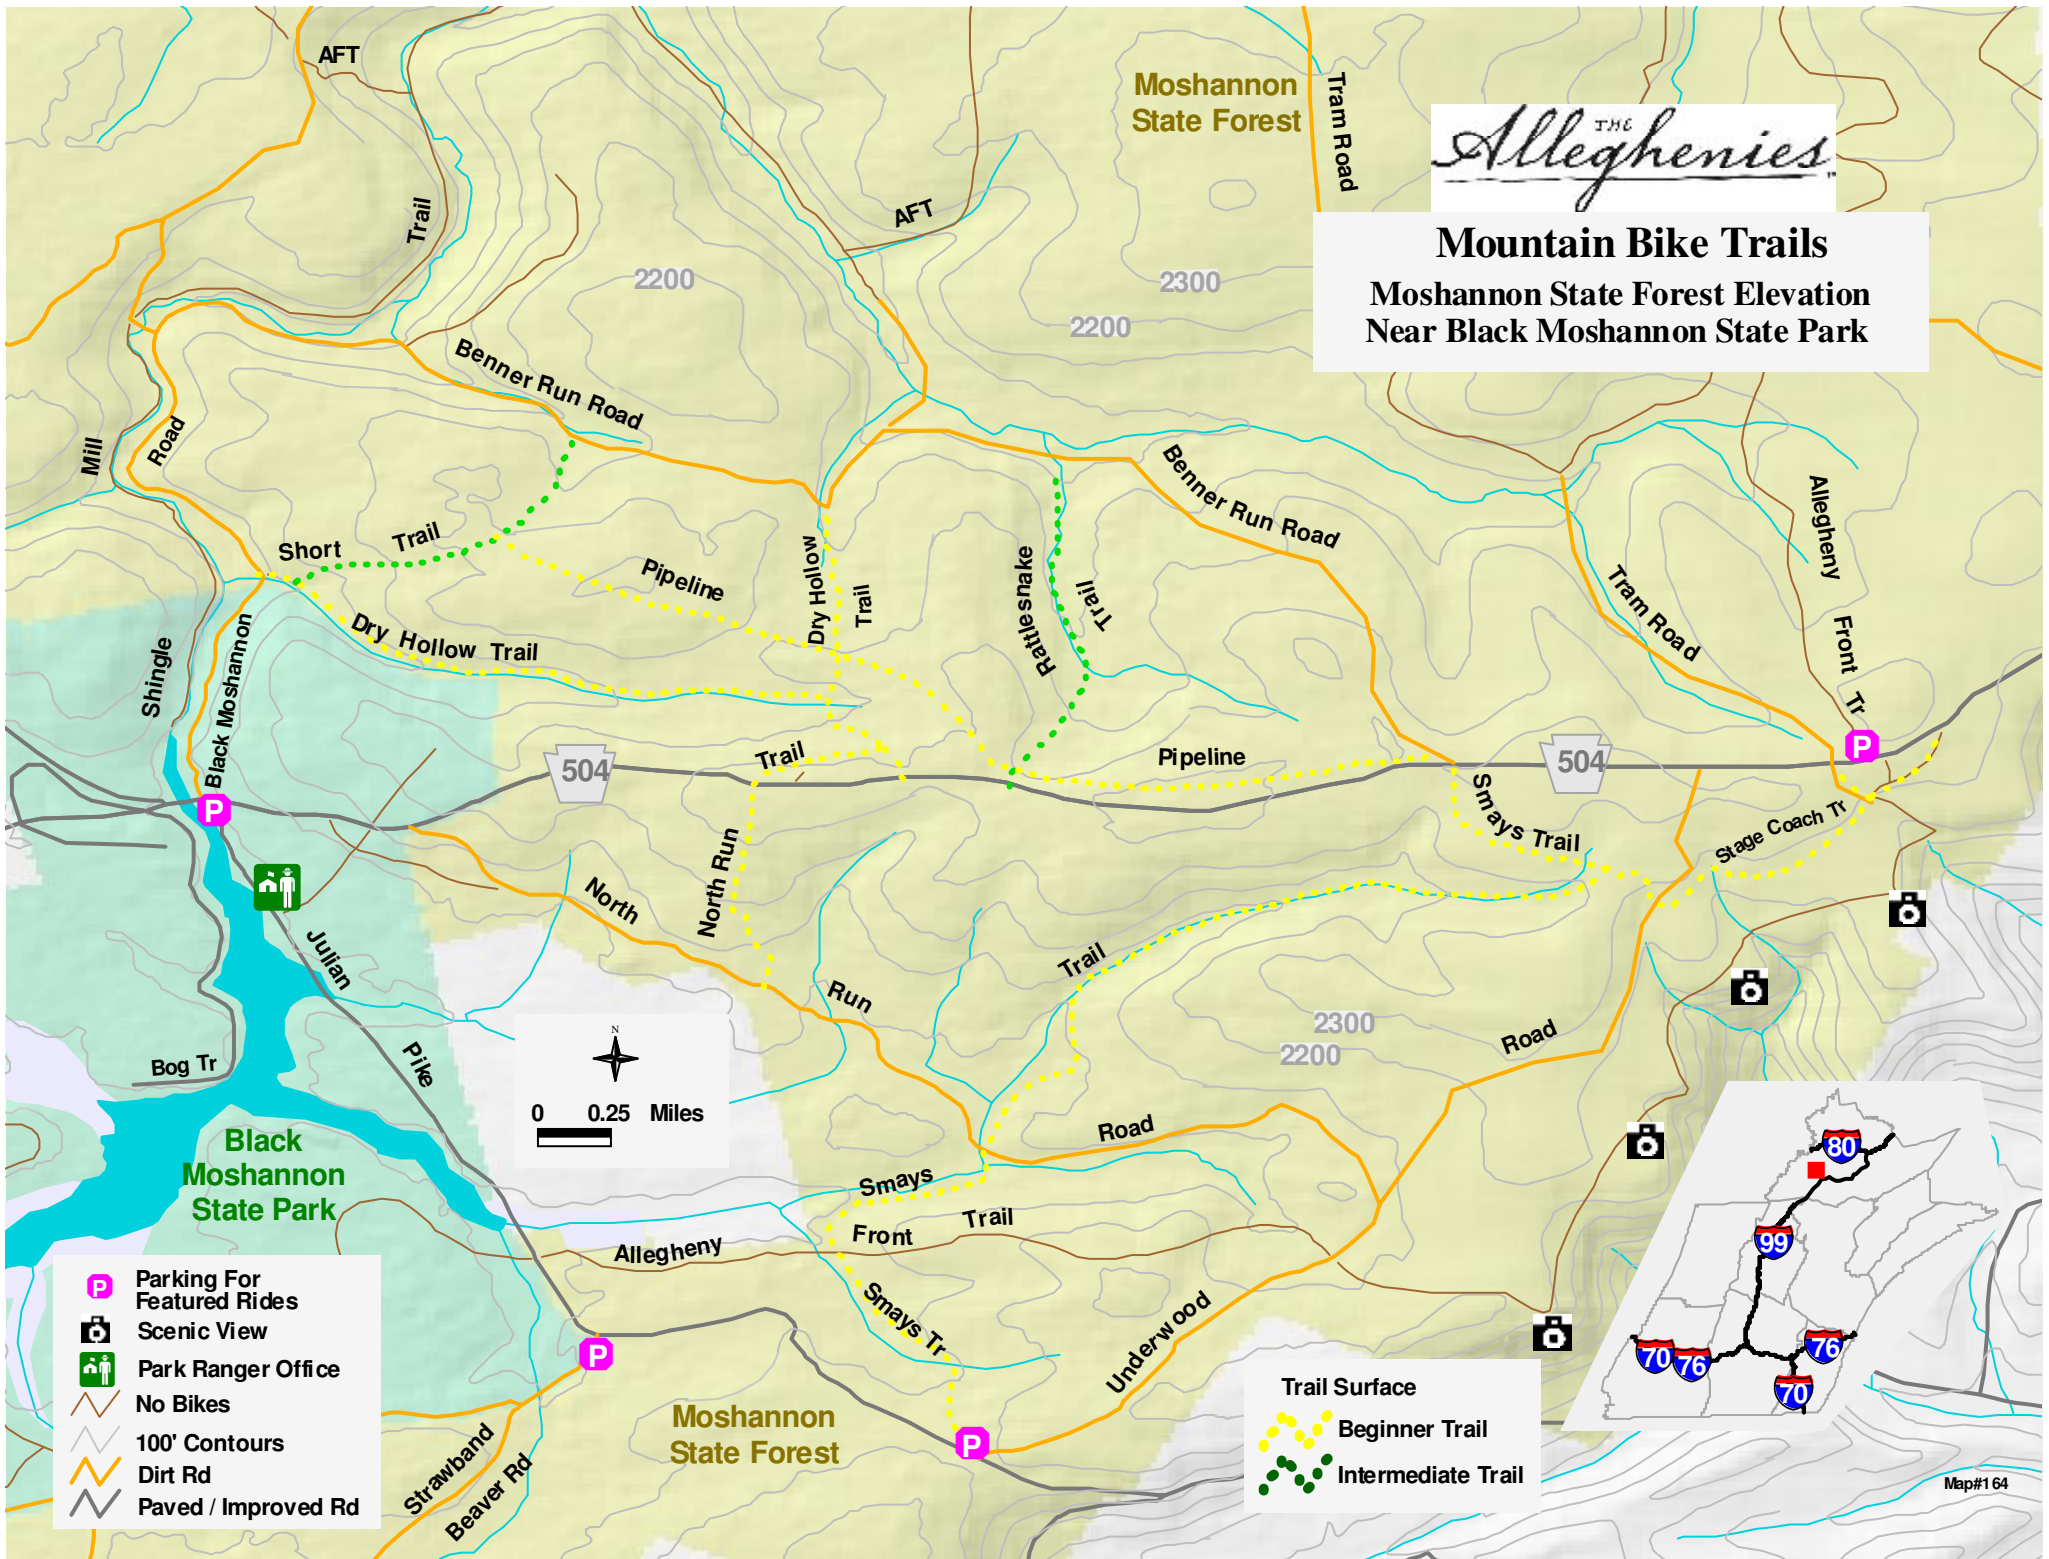

THE *Alleghenies*

## Mountain Bike Trails

### Moshannon State Forest Elevation Near Black Moshannon State Park

- Parking For Featured Rides
- Scenic View
- Park Ranger Office
- No Bikes
- 100' Contours
- Dirt Rd
- Paved / Improved Rd

- Trail Surface
- Beginner Trail
  - Intermediate Trail