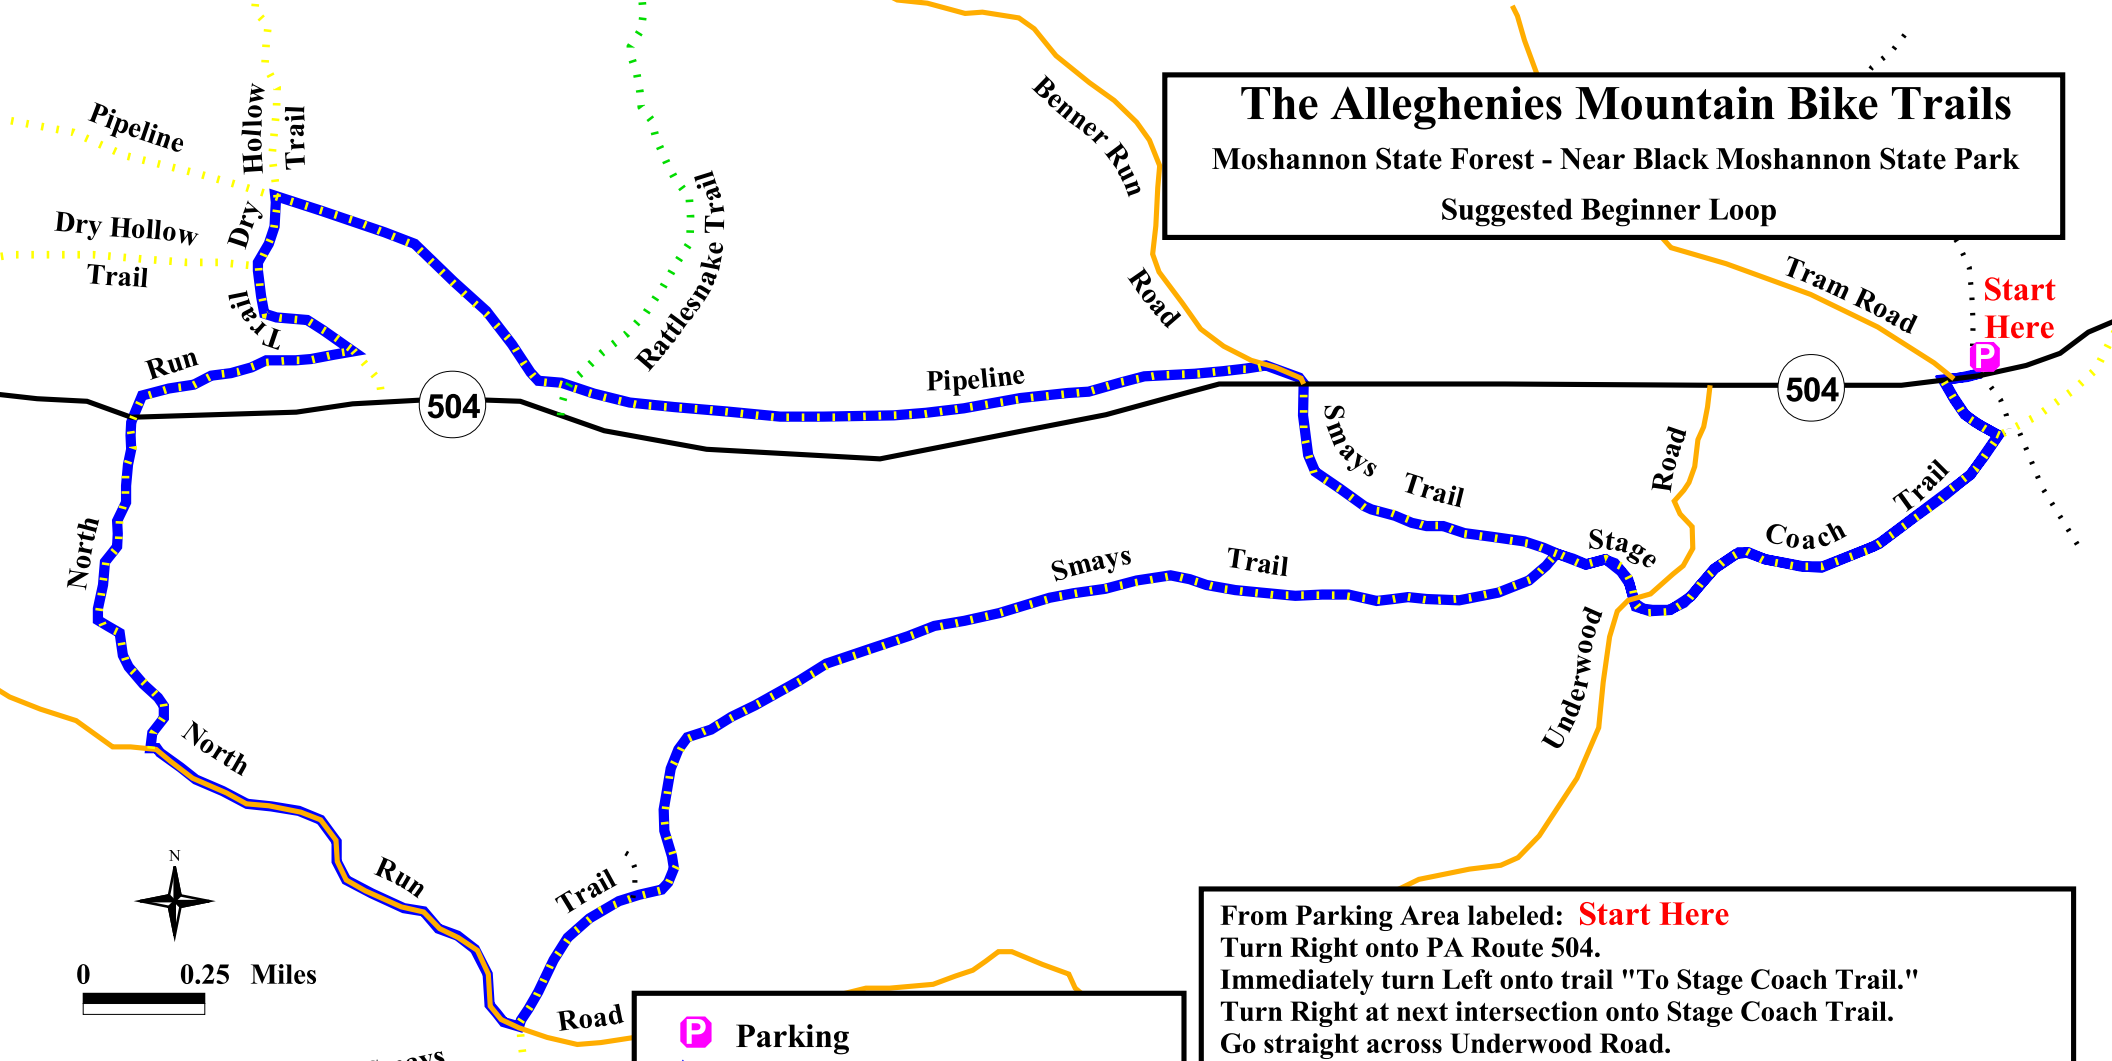

The Alleghenies Mountain Bike Trails

Moshannon State Forest - Near Black Moshannon State Park

Suggested Beginner Loop

P Parking

Blue dashed line Suggested Beginner Loop

Trail Surface

- Yellow dashed line** Beginner Trail
- Green dashed line** Intermediate Trail
- Black dotted line** No Bikes

Turn Right at next intersection onto Stage Coach Trail.

Go straight across Underwood Road.

Bear Left onto Smays Trail.

Turn Right onto North Run Road.

Turn Right onto North Run Trail (orange snowmobile sign at int).

Continue across PA Route 504.

Turn left at next 3-way intersection continuing on North Run Tr.

Turn Right onto the Pipeline Trail at next 4-way intersection.

Turn Right onto Benner Run Road.

Continue across PA Route 504 onto trail "To Smays Trail."

Bear Left onto Stage Coach Trail.

Go straight across Underwood Road continuing on Stage Coach Trail.

Turn Left at the next intersection.

Turn Right onto PA Route 504 back to Parking Area.

Total Distance: 9.5 Miles.